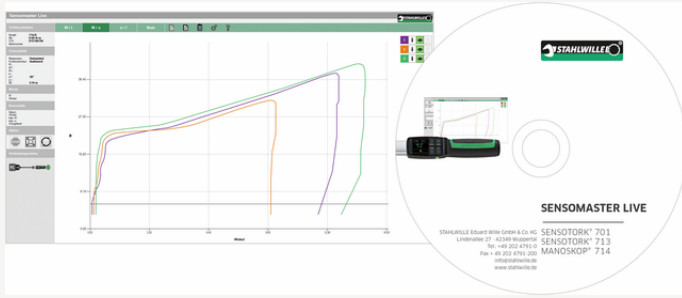

## SENSOMASTER Live software

7732-2

Product no. **96585235**  
 GTIN **4018754246007**  
 Model **7732-2**  
**SOFTW.SENSOMAS.LIVE**

**Label.** SENSOMASTER Live software

- Features.**
- Recording of screw tightening with the MANOSKOP® 714, SENSOTORK® 713R (from firmware 4.X) and SENSOTORK® 701
  - Representation of torque over time, angle of rotation over time, torque over angle of rotation
  - Displays multiple curves at the same time
  - Export data for further processing
  - The software is a single-location licence
  - Firmware version 02.01.02 is required for torque wrenches 714/1 ... /100