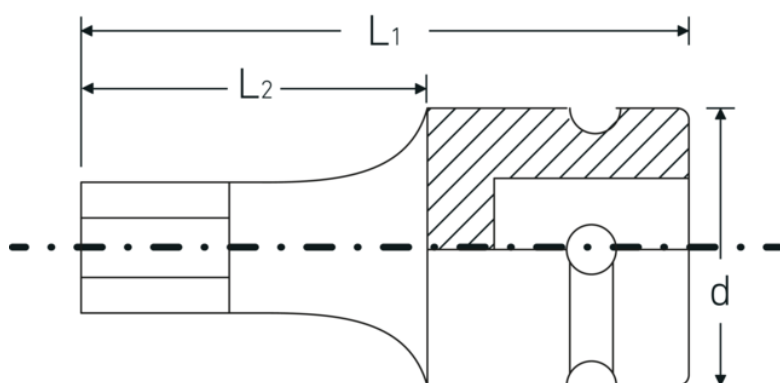

IMPACT screwdriver sockets 1/2"

54IMP

Product no. **23050019**
GTIN **4018754233878**
Model **54 IMP 19**

Label. IMPACT screwdriver socket 1/2 " 19 mm L.40mm

- Features.**
- for hex socket bolts
 - 1/2" internal square drive
 - Chrome Alloy Steel, gunmetal finish

Product highlights.

Optimized functionality.

All IMPACT sockets have a through cross hole for the connecting pin and a deep groove for the rubber locking ring. The locking pin is not stressed during use.

High fitting accuracy.

The high precision fit, achieved through tight tolerances, ensures optimal, backlash-free transmission of forces to the socket.

Technical Drawing.

Technical Attributes.

Drive profile	hex
External hex drive (mm)	19 mm
Internal square drive (inch)	1/2 "
d	25 mm
L1	40 mm
L2	20 mm

Logistics data.

Depth mm (IFS)	50
Width mm (IFS)	30
Height mm (IFS)	30
WEEE/ElektroG	nicht ear-pflichtig
Length (packed, mm)	155
Width (packed, mm)	50
Height (packed, mm)	31
Volume (packed, dm3)	0.24025 dm3
Product no.	23050019
Weight (gross, kg)	0,464
Weight PAP (kg)	0,000
Weight PVC (kg)	0,004
GTIN	4018754233878
Country of origin AWR	TAIWAN, PROVINCE OF CHINA
Region of origin	Ausländischer Ursprung
Customs tariff no.	82042000
Packing standard	5
Weight	164 g