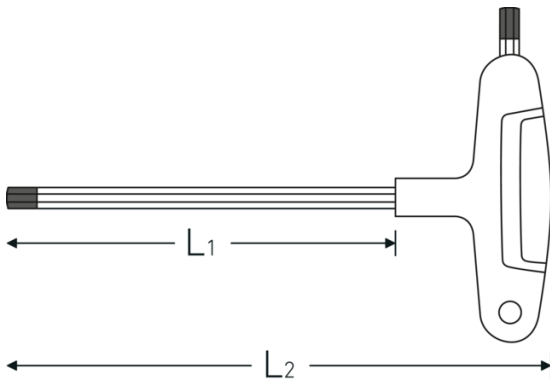

Hex screwdriver

10768

Product no. **43253080**
GTIN **4018754319428**
Model **10768 8**

Label.

Hex screwdriver Hex drive 8 mm L.200mm

Technical Drawing.

Technical Attributes.

Drive profile	hex
External hex drive (mm)	8 mm
L1	200 mm
L2	235 mm

Logistics data.

Depth mm (IFS)	234
Width mm (IFS)	140
Height mm (IFS)	28
Length (packed, mm)	380
Width (packed, mm)	200
Height (packed, mm)	40
Volume (packed, dm ³)	3.04 dm ³
Product no.	43253080
Weight (gross, kg)	0,910

Weight PAP (kg)	0,000
Weight PVC (kg)	0,013
GTIN	4018754319428
Country of origin AWR	GERMANY
Region of origin	Nordrhein-Westfalen
WEEE/ElektroG	nicht ear-pflichtig
Customs tariff no.	82041100
Packing standard	5
Weight	178 g

Variants.

Product no.	Model no. (ERP)	Description	GTIN
43253020	10768 2	Hex screwdriver Hex drive 2 mm L.100mm	4018754319367
43253025	10768 2,5	Hex screwdriver Hex drive 2,5 mm L.100mm	4018754319374
43253030	10768 3	Hex screwdriver Hex drive 3 mm L.150mm	4018754319381
43253040	10768 4	Hex screwdriver Hex drive 4 mm L.150mm	4018754319398
43253050	10768 5	Hex screwdriver Hex drive 5 mm L.200mm	4018754319404
43253060	10768 6	Hex screwdriver Hex drive 6 mm L.200mm	4018754319411
43253080	10768 8	Hex screwdriver Hex drive 8 mm L.200mm	4018754319428
43253100	10768 10	Hex screwdriver Hex drive 10 mm L.200mm	4018754319435