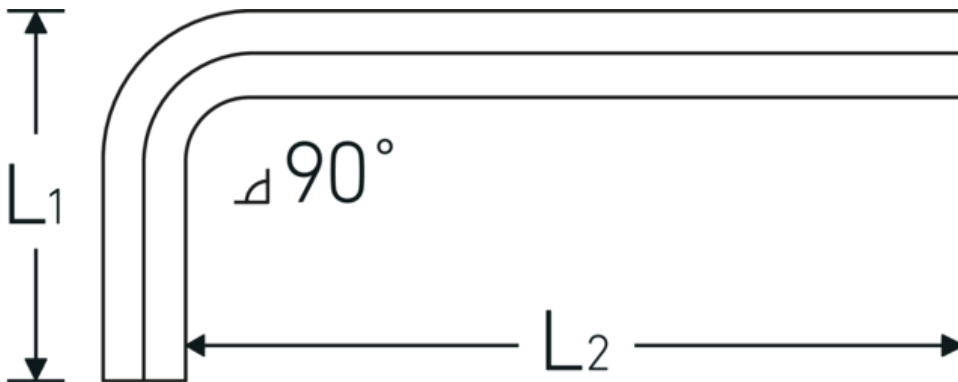

Hex key for socket head screws

10760

Product no. **43153007**
 GTIN **4018754332151**
 Model **10760 7**
WINKELSCHRAUBENDREHER
SECHSKANT

Label.

Hex key for socket head screws Hex drive 7mm L.41mm x 102mm

Features.

- DIN ISO 2936
- for cap head screws
- chrome vanadium, nickel-plated
- 0.9 mm gunmetal finish

Technical Drawing.

Technical Attributes.

Drive profile	Hexagonal
External hex drive (mm)	7 mm
DIN	DIN ISO 2936
L1	41 mm
L2	102 mm

Logistics data.

Depth mm (IFS)	100
Width mm (IFS)	39
Height mm (IFS)	8
Length (packed, mm)	175
Width (packed, mm)	100

Height (packed, mm)	9
Volume (packed, dm³)	0.1575 dm ³
Product no.	43153007
Weight (gross, kg)	0,424
Weight PAP (kg)	0,000
Weight PVC (kg)	0,004
GTIN	4018754332151
Country of origin AWR	GERMANY
Region of origin	Nordrhein-Westfalen
WEEE/ElektroG	nicht ear-pflichtig
Customs tariff no.	82054000
Packing standard	10
Weight	43 g