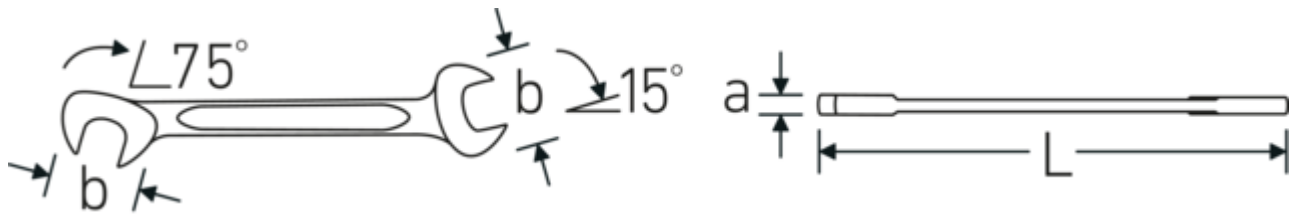

#### Double-T profile

Our combination and ring spanners have an additional recess in the middle of the tool. Similar to the principle of a double T-beam, this provides a tremendous load capacity and maximum strength whilst reducing weight.

#### Offset Shaft Design

Our spanners are specially designed with additional reinforcement in the load zones where the greatest amount of force is transmitted - namely where the jaw meets the shank - in order to prevent deformation.

## Technical Attributes.

a	3 mm
Width mm (b)	28.3 mm
Length mm (L)	131 mm
Jaw angle	15/75 °
Spanner size 1 [inch]	9/16 "
Spanner size 2 [inch]	9/16 "