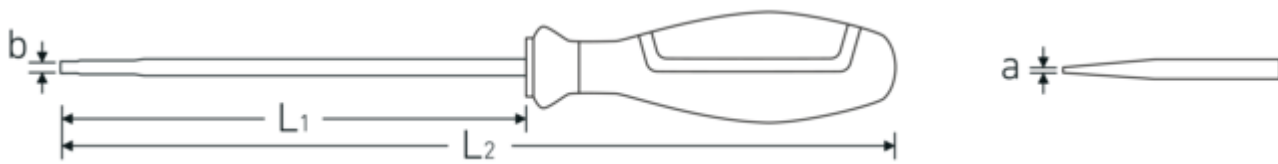

VDE slotted screwdriver

4661 VDE

Product no.	46613065
GTIN	4018754338122
Model	4661 VDE 6 SCHLITZSCHRAUBENDREHER 6,5

Label.

VDE slotted screwdriver 1,5mm x 6.5mm L.150mm

Features.

- reduced blade diameter: for reaching and operating low-lying screw connections or screws, e.g. in switch cabinets
- in switch cabinets
- flush with the blade tip due to integrated protective insulation: saves valuable space and allows optimal access even in the tightest installation spaces Roll-off protection prevents unwanted rolling away from the workplace
- for slotted screws
- Chrome-Alloy-Steel
- blade burnished
- VDE insulated up to 1000 V
- DIN EN 60900
- insulated according to IEC 900 - AC/1000 V AC/1000 V

Technologies and features.

3-component handle

Our 3-component handle combines hard, soft and special fibre-coated components, which give it its optimised ergonomics, maximum power transmission and increased safety during daily use.

Technical Drawing.

Technical Attributes.

a	1,5 mm
Drive profile	Slot
Width mm (b)	6.5 mm
DIN	DIN EN 60900
Size	6
L1	150 mm
L2	265 mm

Logistics data.

Depth mm (IFS)	262
Width mm (IFS)	34
Height mm (IFS)	34
Length (packed, mm)	265
Width (packed, mm)	115
Height (packed, mm)	73
Volume (packed, dm ³)	2.224675 dm ³
Product no.	46613065
Weight (gross, kg)	1,188
Weight PAP (kg)	0,102
Weight PVC (kg)	0,000
GTIN	4018754338122
Country of origin AWR	GERMANY
Region of origin	Nordrhein-Westfalen
WEEE/ElektroG	nicht ear-pflichtig
Customs tariff no.	82054000
Packing standard	10
Weight	125 g