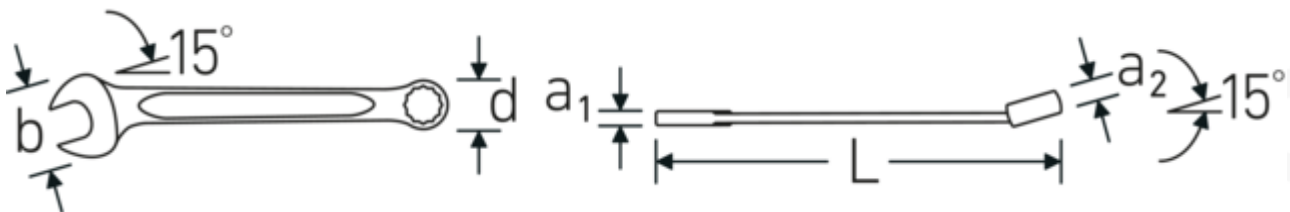

Technical Drawing.

Technical Attributes.

a1	7 mm
a2	13 mm
Width mm (b)	45 mm
d	29 mm
DIN	DIN 3113 Form A / ISO 7738 Form A

Logistics data.

Depth mm (IFS)	235
Width mm (IFS)	45
Height mm (IFS)	13
Length (packed, mm)	245
Width (packed, mm)	65