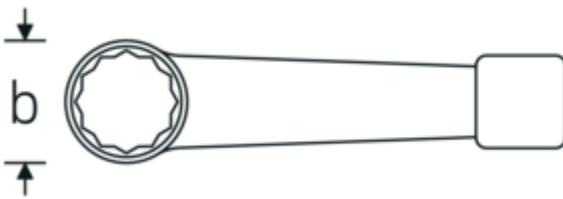

Impact ring wrench, metric

4205

Product no. **42050042**
GTIN **4018754024186**
Model **4205 42**

Label. Impact ring wrench Wrench size 42mm L.225mm

Technical Drawing.

Technical Attributes.

a	20,5 mm
Width mm (b)	66 mm
DIN	DIN 7444
Length mm (L)	225 mm
Wrench width 1 [mm]	42 mm

Logistics data.

Depth mm (IFS)	230
Width mm (IFS)	66
Height mm (IFS)	20
Length (packed, mm)	231
Width (packed, mm)	67
Height (packed, mm)	21
Volume (packed, dm ³)	0.325017 dm ³
Product no.	42050042
Weight (gross, kg)	0,671
Weight PAP (kg)	0,000
Weight PVC (kg)	0,000
GTIN	4018754024186
Country of origin AWR	GERMANY