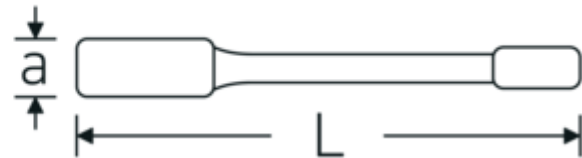

Impact ring wrench, metric

4205

Product no. **42050042**
GTIN **4018754024186**
Model **4205 42**

Label. Impact ring wrench Wrench size 42mm L.225mm

Technical Drawing.

Technical Attributes.

a	20,5 mm
Width mm (b)	66 mm
DIN	DIN 7444
Length mm (L)	225 mm
Wrench width 1 [mm]	42 mm

Logistics data.

Depth mm (IFS)	230
Width mm (IFS)	66
Height mm (IFS)	20
Length (packed, mm)	231
Width (packed, mm)	67
Height (packed, mm)	21
Volume (packed, dm ³)	0.325017 dm ³
Product no.	42050042
Weight (gross, kg)	0,671
Weight PAP (kg)	0,000
Weight PVC (kg)	0,000
GTIN	4018754024186
Country of origin AWR	GERMANY