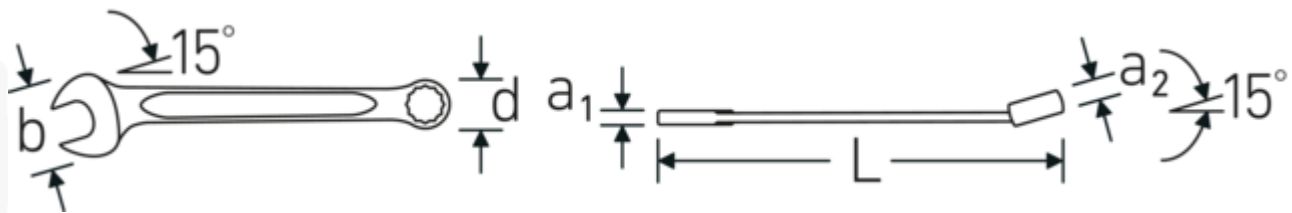

Double-T profile

Our combination and ring spanners have an additional recess in the middle of the tool. Similar to the principle of a double T-beam, this provides a tremendous load capacity and maximum strength whilst reducing weight.

Thin-walled rings

The thin wall diameter of our rings makes it easier to work in confined spaces. The ring sides are taller than standard nuts, which prevents jamming.

Offset Shaft Design

Our spanners are specially designed with additional reinforcement in the load zones where the greatest amount of force is transmitted - namely where the jaw meets the shank - in order to prevent deformation.

Technical Drawing.

Technical Attributes.

a1	3,6 mm
a2	6 mm
Width mm (b)	15.5 mm
d	10,2 mm
DIN	DIN 3113 Form A / ISO 7738 Form A
Length mm (L)	105 mm
Jaw angle	15 °
Ring position	15 °
Spanner size 1 [inch]	1/4 "
Spanner size 2 [inch]	1/4 "