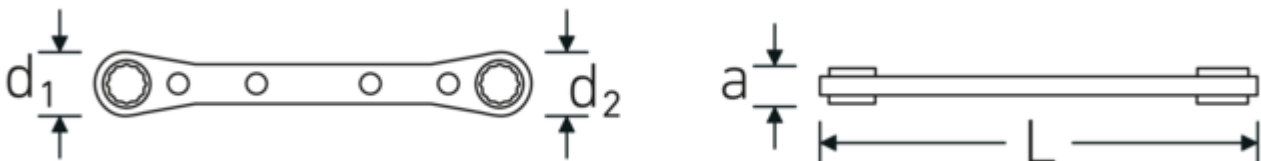

Ratchet ring spanner, metric, bi-hex

25

Product no. **41130708**
GTIN **4018754022120**
Model **25 7 x 8**

Label.

Ratchet ring spanner Spanner size 7 x 8 mm L.109mm

Features.

- With double hex
- Straight
- 22 teeth
- Chrome plated

Technologies and features.

Anti-Slip-Drive

The special AS-Drive profile makes high force transmission to the flats of screws and bolts possible without damaging them. This also prevents stripping of the screw head.

Technical Drawing.

Technical Attributes.

a	9 mm
Drive profile	bi-hex AS-Drive®
d1	15 mm
d2	17 mm
Length mm (L)	109 mm
Spanner size 1 [mm]	7 mm
Spanner size 2 [mm]	8 mm

Logistics data.

Depth mm (IFS)	110
Width mm (IFS)	18
Height mm (IFS)	10
Length (packed, mm)	111
Width (packed, mm)	19
Height (packed, mm)	11
Volume (packed, dm3)	0.023199 dm3
Product no.	41130708
Weight (gross, kg)	0,060
Weight PAP (kg)	0,000
Weight PVC (kg)	0,003
GTIN	4018754022120
Country of origin AWR	UNITED STATES
Region of origin	Ausländischer Ursprung
WEEE/ElektroG	nicht ear-pflichtig
Customs tariff no.	82041100
Packing standard	1
Weight	55 g

Variants.

Product no.	Model no. (ERP)	Description	GTIN
41130708	25 7 x 8	Ratchet ring spanner Spanner size 7 x 8 mm L.109mm	4018754022120
41130910	25 9 x 10	Ratchet ring spanner Spanner size 9 mm L.139mm	4018754022137
41131011	25 10 x 11	Ratchet ring spanner Spanner size 10 x 11 mm L.170mm	4018754022144
41131213	25 12 x 13	Ratchet ring spanner Spanner size 12 x 13 mm L.170mm	4018754022151
41131415	25 14 x 15	Ratchet ring spanner Spanner size 14 x 15 mm L.170mm	4018754022168
41131618	25 16 x 18	Ratchet ring spanner Spanner size 16 x 18 mm L.205mm	4018754022175
41131719	25 17 x 19	Ratchet ring spanner Spanner size 17 x 19 mm L.205mm	4018754022182