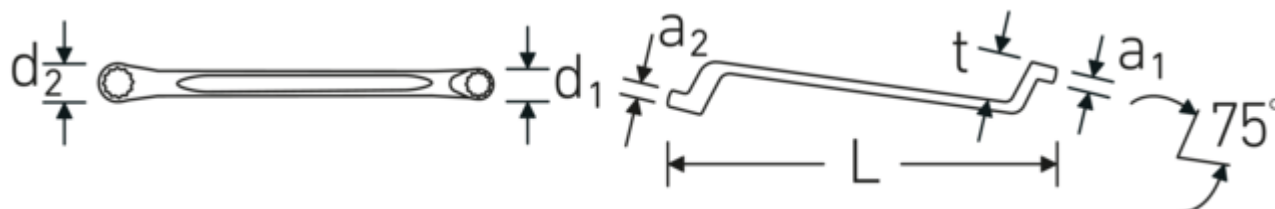

A special manufacturing process makes thin-walled rings possible – primarily for slightly lower-lying screw connections.

Manufactured from durable chrome-alloy steel for a long service life and resistance to wear.

Technologies and features.

Anti-Slip-Drive

The special AS-Drive profile makes high force transmission to the flats of screws and bolts possible without damaging them. This also prevents stripping of the screw head.

Thin-walled rings

The thin wall diameter of our rings makes it easier to work in confined spaces. The ring sides are taller than standard nuts, which prevents jamming.

Technical Drawing.

Technical Attributes.

a1	15 mm
a2	16 mm
Drive profile	bi-hex AS-Drive®
d1	39,3 mm
d2	47,2 mm
Length mm (L)	360 mm
Spanner size 1 [mm]	27 mm
Ring position	75 °
Spanner size 2 [mm]	32 mm
t	37 mm

Logistics data.

Depth mm (IFS)	360
Width mm (IFS)	47
Height mm (IFS)	16
Length (packed, mm)	400
Width (packed, mm)	110
Height (packed, mm)	20
Volume (packed, dm ³)	0.88 dm ³
Product no.	41042732
Weight (gross, kg)	2,980
Weight PAP (kg)	0,000
Weight PVC (kg)	0,020
GTIN	4018754021123
Country of origin AWR	GERMANY
Region of origin	Nordrhein-Westfalen
WEEE/ElektroG	nicht ear-pflichtig
Customs tariff no.	82041100
Packing standard	5
Weight	596 g