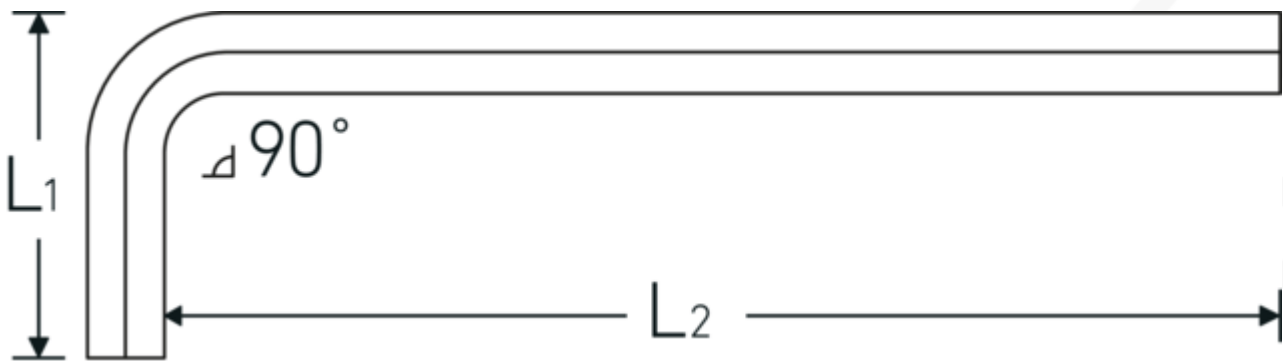

Hex key for socket head screws

10765

Product no. **43213004**
 GTIN **4018754332458**
 Model **10765 4**
WINKELSCHRAUBENDREHER
SECHSKANT

Label.

Hex key for socket head screws Hex drive 4mm L.25mm x 140mm

Advantages.

DIN ISO 2936

Technical Drawing.

Technical Attributes.

External hex drive (mm)	4 mm
DIN	DIN ISO 2936
L1	25 mm
L2	140 mm

Logistics data.

Depth mm (IFS)	141
Width mm (IFS)	28
Height mm (IFS)	5
Length (packed, mm)	150
Width (packed, mm)	35

Height (packed, mm)	10
Volume (packed, dm3)	0.0525 dm3
Product no.	43213004
Weight (gross, kg)	0,180
Weight PAP (kg)	0,000
Weight PVC (kg)	0,004
GTIN	4018754332458
Country of origin AWR	GERMANY
Region of origin	Nordrhein-Westfalen
WEEE/ElektroG	nicht ear-pflichtig
Customs tariff no.	82054000
Packing standard	10
Weight	20 g