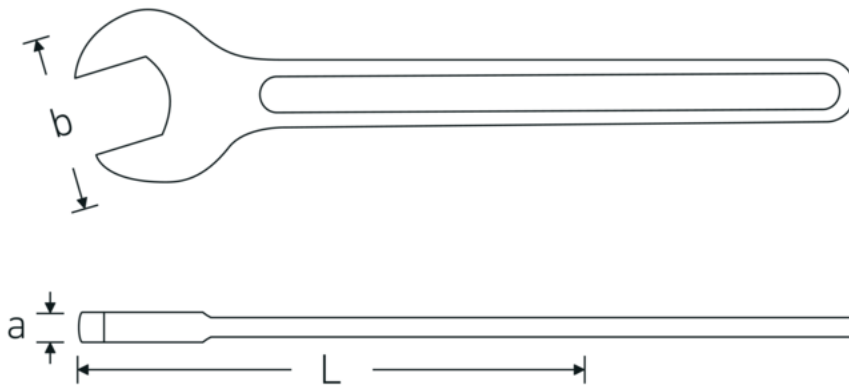

Open-ended spanner, metric

4004

Product no. **40040360**
GTIN **4018754018345**
Model **4004 36**

Label. Open-ended spanner Spanner size 36mm L.300mm

Features.

- DIN 894 up to 85 mm
- special tool steel, grey finish

Technical Drawing.

Technical Attributes.

a	12,8 mm
Width mm (b)	74 mm
DIN	DIN 894
Length mm (L)	300 mm
Spanner size 1 [mm]	36 mm

Logistics data.

Depth mm (IFS)	300
Width mm (IFS)	80
Height mm (IFS)	14
Length (packed, mm)	300
Width (packed, mm)	80
Height (packed, mm)	14
Volume (packed, dm ³)	0.336 dm ³

Variants.

Product no.	Model no. (ERP)	Description	GTIN
40040240	4004 24	Open-ended spanner Spanner size 24mm L.215mm	4018754018307
40040270	4004 27	Open-ended spanner Spanner size 27mm L.238mm	4018754018314
40040300	4004 30	Open-ended spanner Spanner size 30mm L.261mm	4018754018321
40040320	4004 32	Open-ended spanner Spanner size 32mm L.273mm	4018754018338
40040360	4004 36	Open-ended spanner Spanner size 36mm L.300mm	4018754018345
40040410	4004 41	Open-ended spanner Spanner size 41mm L.335mm	4018754018352
40040460	4004 46	Open-ended spanner Spanner size 46mm L.369mm	4018754018369
40040500	4004 50	Open-ended spanner Spanner size 50mm L.412mm	4018754018376
40040550	4004 55	Open-ended spanner Spanner size 55mm L.457mm	4018754018383
40040600	4004 60	Open-ended spanner Spanner size 60mm L.492mm	4018754018390
40040650	4004 65	Open-ended spanner Spanner size 65mm L.528mm	4018754018406
40040700	4004 70	Open-ended spanner Spanner size 70mm L.572mm	4018754018413
40040750	4004 75	Open-ended spanner Spanner size 75mm L.608mm	4018754018420
40040800	4004 80	Open-ended spanner Spanner size 80mm L.645mm	4018754018437