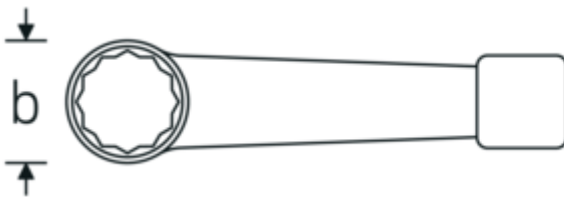

Impact ring wrench, metric

4205

Product no. **42050070**
GTIN **4018754024315**
Model **4205 70**

Label. Impact ring wrench Wrench size 70mm L.320mm

Technical Drawing.

Technical Attributes.

a	33 mm
Width mm (b)	109.5 mm
DIN	DIN 7444
Length mm (L)	320 mm
Wrench width 1 [mm]	70 mm

Logistics data.

Depth mm (IFS)	330
Width mm (IFS)	110
Height mm (IFS)	33
Length (packed, mm)	330
Width (packed, mm)	110
Height (packed, mm)	33
Volume (packed, dm³)	1.1979 dm ³
Product no.	42050070
Weight (gross, kg)	2,930
Weight PAP (kg)	0,000
Weight PVC (kg)	0,000
GTIN	4018754024315
Country of origin AWR	GERMANY

42050180	4205 180	Impact ring wrench Wrench size 180mm L.650mm	4018754024537
42050210	4205 210	Impact ring wrench Wrench size 210mm L.750mm	4018754024575

GTIN-Code.