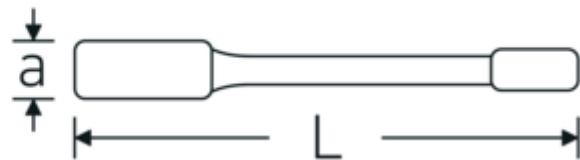

Impact ring wrench, metric

4205

Product no. **42050070**
GTIN **4018754024315**
Model **4205 70**

Label. Impact ring wrench Wrench size 70mm L.320mm

Technical Drawing.

Technical Attributes.

a	33 mm
Width mm (b)	109.5 mm
DIN	DIN 7444
Length mm (L)	320 mm
Wrench width 1 [mm]	70 mm

Logistics data.

Depth mm (IFS)	330
Width mm (IFS)	110
Height mm (IFS)	33
Length (packed, mm)	330
Width (packed, mm)	110
Height (packed, mm)	33
Volume (packed, dm³)	1.1979 dm ³
Product no.	42050070
Weight (gross, kg)	2,930
Weight PAP (kg)	0,000
Weight PVC (kg)	0,000
GTIN	4018754024315
Country of origin AWR	GERMANY