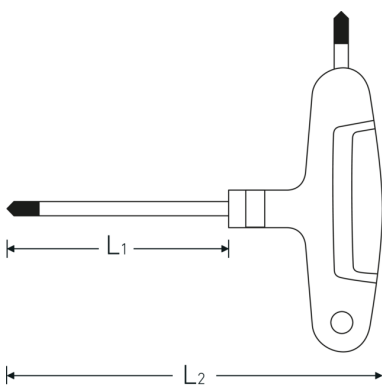

TORX® screwdriver

10769

Product no. 43293025
GTIN 4018754319480
Model 10769 T25

Label. TORX® screwdriver T25 L.110mm

- Features.**
- with 3-component T-handle
 - for inner TORX® screws
 - with two outputs
 - Chrome vanadium, matt chrome-plated
 - black tip
 - with two outputs

Technical Drawing.

Technical Attributes.

Drive profile	TORX®
Size of output profile	T25
L1	110 mm
L2	135 mm

Logistics data.

Depth mm (IFS)	136
Width mm (IFS)	110
Height mm (IFS)	22
Length (packed, mm)	410

Width (packed, mm)	200
Height (packed, mm)	45
Volume (packed, dm3)	3.69 dm3
Product no.	43293025
Weight (gross, kg)	0,538
Weight PAP (kg)	0,000
Weight PVC (kg)	0,016
GTIN	4018754319480
Country of origin AWR	GERMANY
Region of origin	Nordrhein-Westfalen
WEEE/ElektroG	nicht ear-pflichtig
Customs tariff no.	82054000
Packing standard	10
Weight	41 g

Variants.

Product no.	Model no. (ERP)	Description	GTIN
43293008	10769 T8	TORX® screwdriver T8 L.80mm	4018754324477
43293009	10769 T9	TORX® screwdriver T9 L.80mm	4018754319442
43293010	10769 T10	TORX® screwdriver T10 L.100mm	4018754319459
43293015	10769 T15	TORX® screwdriver T15 L.100mm	4018754319466
43293020	10769 T20	TORX® screwdriver T20 L.100mm	4018754319473
43293025	10769 T25	TORX® screwdriver T25 L.110mm	4018754319480
43293027	10769 T27	TORX® screwdriver T27 L.110mm	4018754319497
43293030	10769 T30	TORX® screwdriver T30 L.130mm	4018754319503
43293040	10769 T40	TORX® screwdriver T40 L.130mm	4018754319510
43293045	10769 T45	TORX® screwdriver T45 L.130mm	4018754324484
43293050	10769 T50	TORX® screwdriver T50 L.130mm	4018754319527