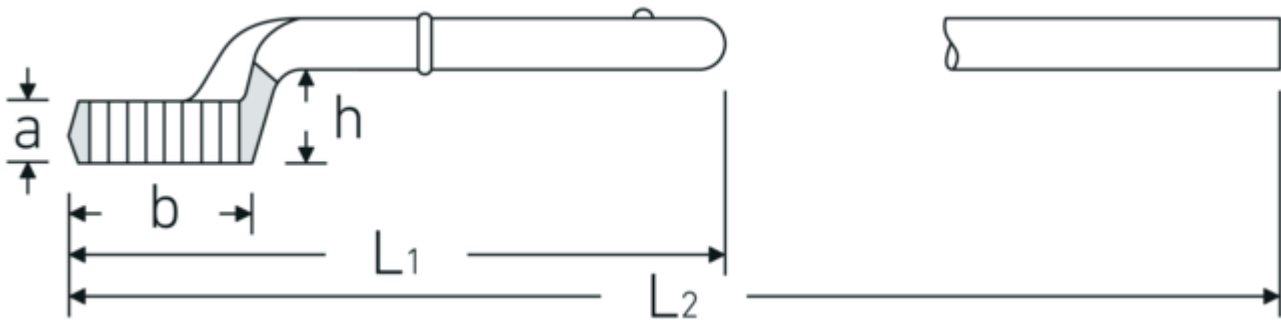

Heavy duty ring wrench

5

Product no. **42020065**
GTIN **4018754023578**
Model **5 65**

Label. Heavy duty ring wrench Wrench size 65mm L.355mm

Technical Drawing.

Technical Attributes.

a	33 mm
Width mm (b)	98 mm
for model	4
Height mm (h)	53 mm
L1	355 mm
L2	1060 mm
Wrench width 1 [mm]	65 mm

Logistics data.

Depth mm (IFS)	360
Width mm (IFS)	99
Height mm (IFS)	78
Length (packed, mm)	360
Width (packed, mm)	99
Height (packed, mm)	78
Volume (packed, dm ³)	2.77992 dm ³
Product no.	42020065
Weight (gross, kg)	2,495
Weight PAP (kg)	0,000

Weight PVC (kg)	0,000
GTIN	4018754023578
Country of origin AWR	GERMANY
Region of origin	Nordrhein-Westfalen
WEEE/ElektroG	nicht ear-pflichtig
Customs tariff no.	82041100
Packing standard	1
Weight	2495 g