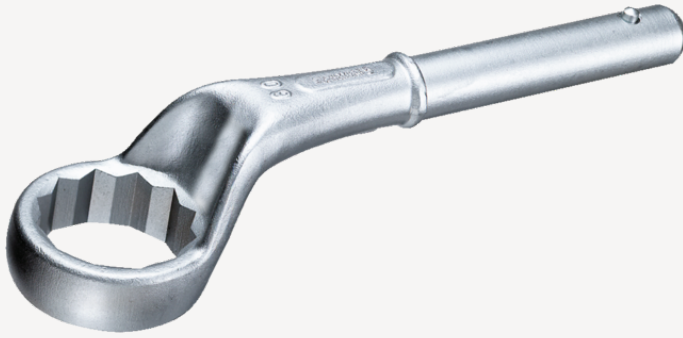

Heavy duty ring wrench

5

Product no. **42020065**
GTIN **4018754023578**
Model **5 65**

Label. Heavy duty ring wrench Wrench size 65mm L.355mm

Technical Drawing.

Technical Attributes.

a	33 mm
Width mm (b)	98 mm
for model	4
Height mm (h)	53 mm
L1	355 mm
L2	1060 mm
Wrench width 1 [mm]	65 mm

Logistics data.

Depth mm (IFS)	360
Width mm (IFS)	99
Height mm (IFS)	78
Length (packed, mm)	360
Width (packed, mm)	99
Height (packed, mm)	78
Volume (packed, dm ³)	2.77992 dm ³
Product no.	42020065
Weight (gross, kg)	2,495
Weight PAP (kg)	0,000

Weight PVC (kg)	0,000
GTIN	4018754023578
Country of origin AWR	GERMANY
Region of origin	Nordrhein-Westfalen
WEEE/ElektroG	nicht ear-pflichtig
Customs tariff no.	82041100
Packing standard	1
Weight	2495 g

42020085	5 85	Heavy duty ring wrench Wrench size 85mm L.385mm	4018754023615
42020090	5 90	Heavy duty ring wrench Wrench size 90mm L.410mm	4018754023622
42020095	5 95	Heavy duty ring wrench Wrench size 95mm L.410mm	4018754023639
42020100	5 100	Heavy duty ring wrench Wrench size 100mm L.412mm	4018754023646