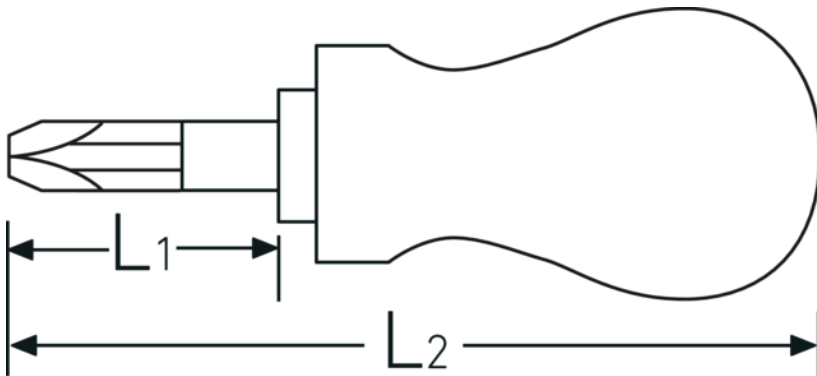

Cross-head screwdriver PZ DRALL®

4744

Product no. **47441001**
 GTIN **4018754030682**
 Model **4744 PZ 1**
Kreuzschlitzschraubendreher

Label.

Cross-head screwdriver PZ DRALL® Size PZ1 L.25mm

Technical Drawing.

Technical Attributes.

Drive profile	POZIDRIV®/SUPADRIV®
DIN	DIN ISO 8764-1, -2, ISO 8764-1, -2
Size of output profile	PZ1
L1	25 mm
L2	80 mm

Logistics data.

Depth mm (IFS)	85
Width mm (IFS)	30
Height mm (IFS)	28
Length (packed, mm)	125
Width (packed, mm)	95
Height (packed, mm)	58
Volume (packed, dm ³)	0.68875 dm ³
Product no.	47441001
Weight (gross, kg)	0,280

Weight PAP (kg)	0,060
Weight PVC (kg)	0,000
GTIN	4018754030682
Country of origin AWR	GERMANY
Region of origin	Nordrhein-Westfalen
WEEE/ElektroG	nicht ear-pflichtig
Customs tariff no.	82054000
Packing standard	10
Weight	28 g