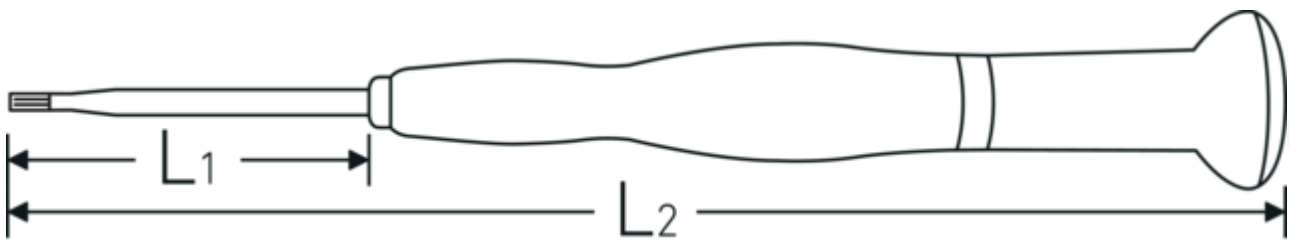

### Technical Drawing.

### Technical Attributes.

Size of output profile	T7
L1	50 mm
L2	150 mm

### Logistics data.

Depth mm (IFS)	164
Width mm (IFS)	20
Height mm (IFS)	20
Length (packed, mm)	167
Width (packed, mm)	80
Height (packed, mm)	30
Volume (packed, dm3)	0.4008 dm3
Product no.	47540007
Weight (gross, kg)	0,112
Weight PAP (kg)	0,042
Weight PVC (kg)	0,000
GTIN	4018754355198