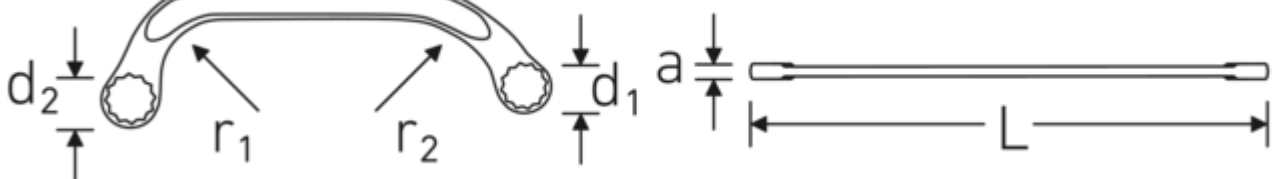

### Anti-Slip-Drive

The special AS-Drive profile makes high force transmission to the flats of screws and bolts possible without damaging them. This also prevents stripping of the screw head.

### Thin-walled rings

The thin wall diameter of our rings makes it easier to work in confined spaces. The ring sides are taller than standard nuts, which prevents jamming.

## Technical Attributes.

<b>a</b>	6,5 mm
<b>Drive profile</b>	bi-hex AS-Drive®
<b>d1</b>	16,5 mm
<b>d2</b>	19,5 mm
<b>Length mm (L)</b>	150 mm
<b>r1</b>	35 mm
<b>r2</b>	60 mm
<b>Wrench width 1 [mm]</b>	10 mm
<b>Wrench width 2 [mm]</b>	12 mm