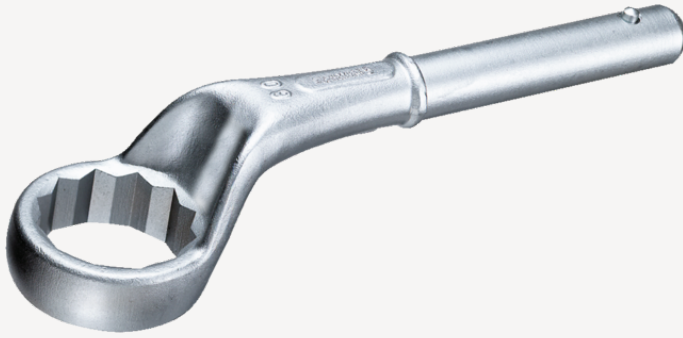

Heavy duty ring wrench

5

Product no. **42020032**
GTIN **4018754023424**
Model **5 32**

Label.

Heavy duty ring wrench Wrench size 32mm L.235mm

Technical Drawing.

Technical Attributes.

a	18 mm
Width mm (b)	49 mm
for model	2
Height mm (h)	34 mm
L1	235 mm
L2	730 mm
Wrench width 1 [mm]	32 mm

Weight PVC (kg)	0,000
GTIN	4018754023424
Country of origin AWR	GERMANY
Region of origin	Nordrhein-Westfalen
WEEE/ElektroG	nicht ear-pflichtig
Customs tariff no.	82041100
Packing standard	1
Weight	712 g

42020085	5 85	Heavy duty ring wrench Wrench size 85mm L.385mm	4018754023615
42020090	5 90	Heavy duty ring wrench Wrench size 90mm L.410mm	4018754023622
42020095	5 95	Heavy duty ring wrench Wrench size 95mm L.410mm	4018754023639
42020100	5 100	Heavy duty ring wrench Wrench size 100mm L.412mm	4018754023646