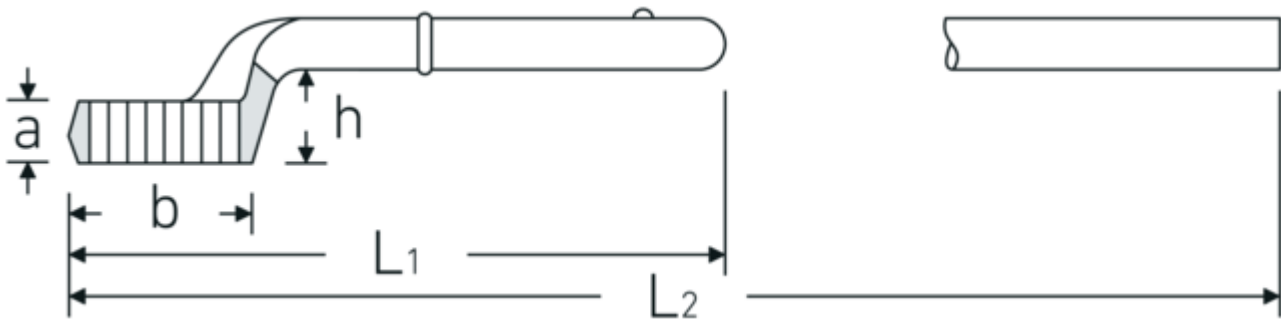

Heavy duty ring wrench

5

Product no. **42020032**
GTIN **4018754023424**
Model **5 32**

Label.

Heavy duty ring wrench Wrench size 32mm L.235mm

Technical Drawing.

Technical Attributes.

a	18 mm
Width mm (b)	49 mm
for model	2
Height mm (h)	34 mm
L1	235 mm
L2	730 mm
Wrench width 1 [mm]	32 mm

Logistics data.

Depth mm (IFS)	238
Width mm (IFS)	49
Height mm (IFS)	50
Length (packed, mm)	238
Width (packed, mm)	49
Height (packed, mm)	50
Volume (packed, dm ³)	0.5831 dm ³
Product no.	42020032
Weight (gross, kg)	0,712
Weight PAP (kg)	0,000

Weight PVC (kg)	0,000
GTIN	4018754023424
Country of origin AWR	GERMANY
Region of origin	Nordrhein-Westfalen
WEEE/ElektroG	nicht ear-pflichtig
Customs tariff no.	82041100
Packing standard	1
Weight	712 g