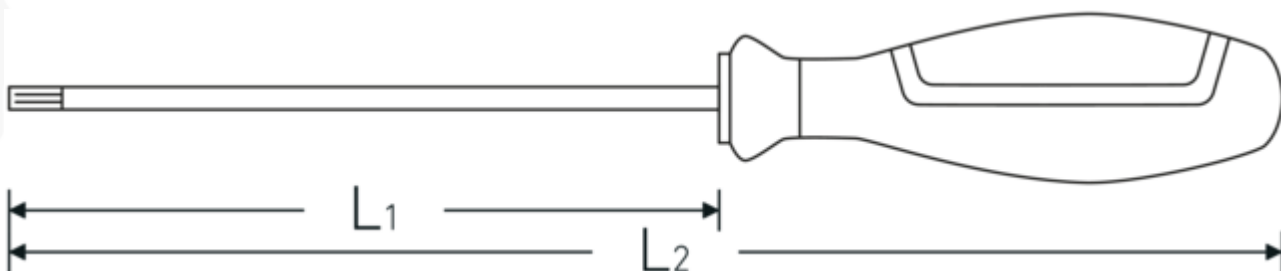

TORX® screwdrivers DRALL+

4650

Product no. 46503025
GTIN 4018754278077
Model 4650 T25

Label. TORX® screwdriver DRALL+ T25 L.100mm

Product highlights.

Outstanding craftsmanship.

The blades are made of exceptionally fine industrial-grade chrome alloy steel, through-hardened and anchored in the grip in such a way that they stay there.

Technologies and features.

DRALL+

Our DRALL+ handle is non-slip and ergonomic. An extended grip zone protects the fingers and a hand stop prevents the tool from accidentally slipping or rolling away.

Technical Drawing.

Technical Attributes.

| | |
|-------------------------------|--------|
| Drive profile | TORX® |
| Size of output profile | T25 |
| L1 | 100 mm |
| L2 | 205 mm |

Logistics data.

| | |
|------------------------------|---------------------|
| Depth mm (IFS) | 205 |
| Width mm (IFS) | 25 |
| Height mm (IFS) | 25 |
| Length (packed, mm) | 210 |
| Width (packed, mm) | 80 |
| Height (packed, mm) | 40 |
| Volume (packed, dm3) | 0.672 dm3 |
| Product no. | 46503025 |
| Weight (gross, kg) | 0,280 |
| Weight PAP (kg) | 0,050 |
| Weight PVC (kg) | 0,000 |
| GTIN | 4018754278077 |
| Country of origin AWR | GERMANY |
| Region of origin | Nordrhein-Westfalen |
| WEEE/ElektroG | nicht ear-pflichtig |
| Customs tariff no. | 82054000 |
| Packing standard | 5 |
| Weight | 50 g |