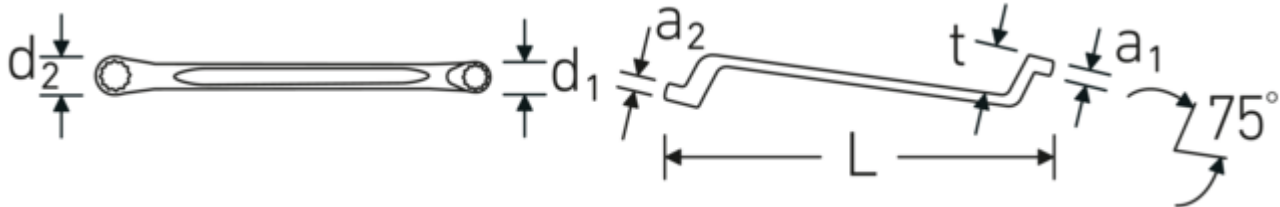

A special manufacturing process makes thin-walled rings possible – primarily for slightly lower-lying screw connections.

Manufactured from durable chrome-alloy steel for a long service life and resistance to wear.

Technologies and features.

Anti-Slip-Drive

The special AS-Drive profile makes high force transmission to the flats of screws and bolts possible without damaging them. This also prevents stripping of the screw head.

Thin-walled rings

The thin wall diameter of our rings makes it easier to work in confined spaces. The ring sides are taller than standard nuts, which prevents jamming.

Technical Drawing.

Technical Attributes.

a1	13 mm
a2	14 mm
Drive profile	bi-hex AS-Drive®
d1	30,7 mm
d2	34,7 mm
Length mm (L)	330 mm
Spanner size 1 [mm]	21 mm
Ring position	75 °
Spanner size 2 [mm]	24 mm
t	34 mm

Logistics data.

Depth mm (IFS)	340
Width mm (IFS)	38
Height mm (IFS)	35
Length (packed, mm)	365
Width (packed, mm)	95
Height (packed, mm)	38
Volume (packed, dm3)	1.31765 dm3
Product no.	41042124
Weight (gross, kg)	1,920
Weight PAP (kg)	0,000
Weight PVC (kg)	0,015
GTIN	4018754021048
Country of origin AWR	GERMANY
Region of origin	Nordrhein-Westfalen
WEEE/ElektroG	nicht ear-pflichtig
Customs tariff no.	82041100
Packing standard	5
Weight	384 g