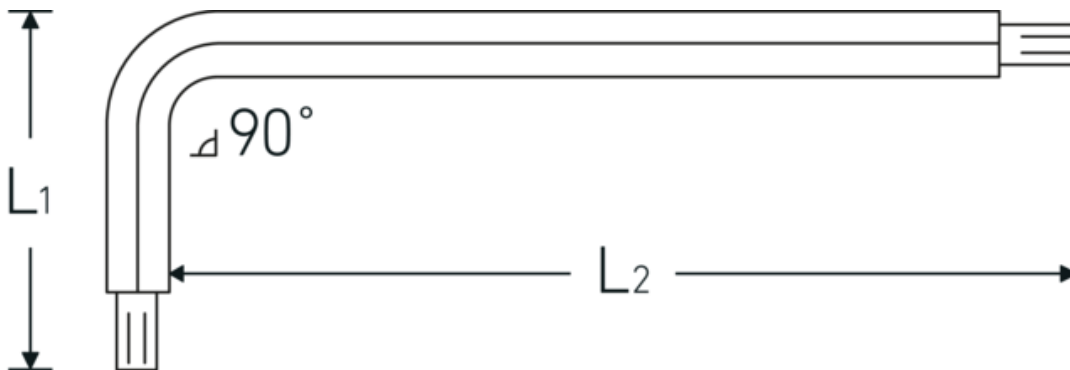

Hex key with ball end for socket head bolts

10767

Product no. **43263008**
 GTIN **4018754332830**
 Model **10767 8 KUGELKOPF-
 WINKELSCHRAUBENDREHER
 SECHSKANT**

Label.

Hex key with ball end for socket head bolts Hex drive 8mm L.36mm x 198mm

Technical Drawing.

Technical Attributes.

Drive profile	hex
External hex drive (mm)	8 mm
L1	36 mm
L2	198 mm

Logistics data.

Depth mm (IFS)	225
Width mm (IFS)	40
Height mm (IFS)	8
Length (packed, mm)	260
Width (packed, mm)	170
Height (packed, mm)	10
Volume (packed, dm ³)	0.442 dm ³
Product no.	43263008
Weight (gross, kg)	1,016