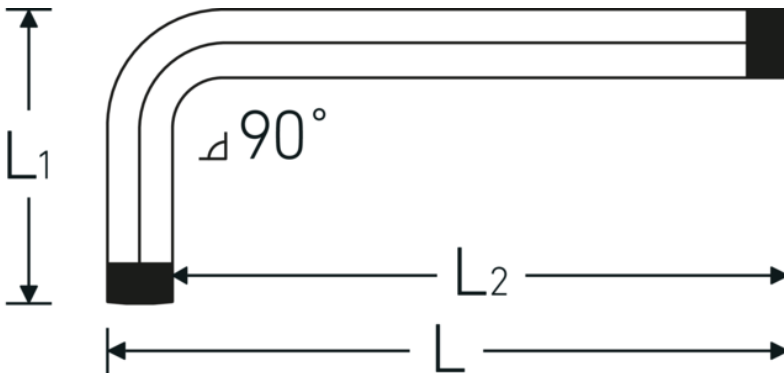

Hex keys for TORX® screws

10766

Product no. **43223020**
 GTIN **4018754332601**
 Model **10766 T20**
WINKELSCHRAUBENDREHER
TORX

Label. Hex keys for TORX® screws L.19mm x 57mm

Features.

- for inside TORX® screws
- Chrome Vanadium, chrome plated

Technical Drawing.

Technical Attributes.

Drive profile	TORX®
Size of output profile	T20
L1	19 mm
L2	57 mm

Logistics data.

Depth mm (IFS)	82
Width mm (IFS)	4
Height mm (IFS)	4
Length (packed, mm)	90
Width (packed, mm)	30
Height (packed, mm)	10
Volume (packed, dm ³)	0.027 dm ³

Product no.	43223020
Weight (gross, kg)	0,100
Weight PAP (kg)	0,000
Weight PVC (kg)	0,004
GTIN	4018754332601
Country of origin AWR	GERMANY
Region of origin	Nordrhein-Westfalen
WEEE/ElektroG	nicht ear-pflichtig
Customs tariff no.	82054000
Packing standard	10
Weight	7 g

Variants.

Product no.	Model no. (ERP)	Description	GTIN
43223008	10766 T8 WINKELSCHRAUBENDREHER TORX	Hex keys for TORX® screws L.16mm x 44mm	4018754332564
43223009	10766 T9 WINKELSCHRAUBENDREHER TORX	Hex keys for TORX® screws L.16mm x 48mm	4018754332571
43223010	10766 T10 WINKELSCHRAUBENDREHER TORX	Hex keys for TORX® screws L.17mm x 51mm	4018754332588
43223015	10766 T15 WINKELSCHRAUBENDREHER TORX	Hex keys for TORX® screws L.18mm x 54mm	4018754332595
43223020	10766 T20 WINKELSCHRAUBENDREHER TORX	Hex keys for TORX® screws L.19mm x 57mm	4018754332601
43223025	10766 T25 WINKELSCHRAUBENDREHER TORX	Hex keys for TORX® screws L.20mm x 60mm	4018754332618
43223027	10766 T27 WINKELSCHRAUBENDREHER TORX	Hex keys for TORX® screws L.21mm x 64mm	4018754332625
43223030	10766 T30 WINKELSCHRAUBENDREHER TORX	Hex keys for TORX® screws L.24mm x 70mm	4018754332632
43223040	10766 T40 WINKELSCHRAUBENDREHER TORX	Hex keys for TORX® screws L.26mm x 76mm	4018754332649