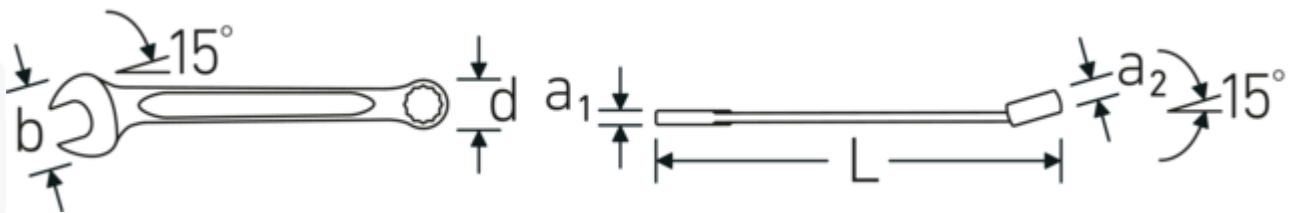

Double-T profile

Our combination and ring spanners have an additional recess in the middle of the tool. Similar to the principle of a double T-beam, this provides a tremendous load capacity and maximum strength whilst reducing weight.

Thin-walled rings

The thin wall diameter of our rings makes it easier to work in confined spaces. The ring sides are taller than standard nuts, which prevents jamming.

Offset Shaft Design

Our spanners are specially designed with additional reinforcement in the load zones where the greatest amount of force is transmitted - namely where the jaw meets the shank - in order to prevent deformation.

Technical Drawing.

Technical Attributes.

a1	4,5 mm
a2	7 mm
Width mm (b)	21 mm
d	13,4 mm
DIN	DIN 3113 Form A / ISO 7738 Form A
Length mm (L)	120 mm
Jaw angle	15 °
Ring position	15 °
Spanner size 1 [inch]	11/32 "
Spanner size 2 [inch]	11/32 "

Logistics data.

Depth mm (IFS)	120
Width mm (IFS)	20
Height mm (IFS)	9
Length (packed, mm)	120
Width (packed, mm)	42
Height (packed, mm)	30
Volume (packed, dm3)	0.1512 dm3
Product no.	40482222
Weight (gross, kg)	0,264
Weight PAP (kg)	0,000
Weight PVC (kg)	0,003
GTIN	4018754020126
Country of origin AWR	GERMANY
Region of origin	Nordrhein-Westfalen
WEEE/ElektroG	nicht ear-pflichtig
Customs tariff no.	82041100
Packing standard	10
Weight	26 g