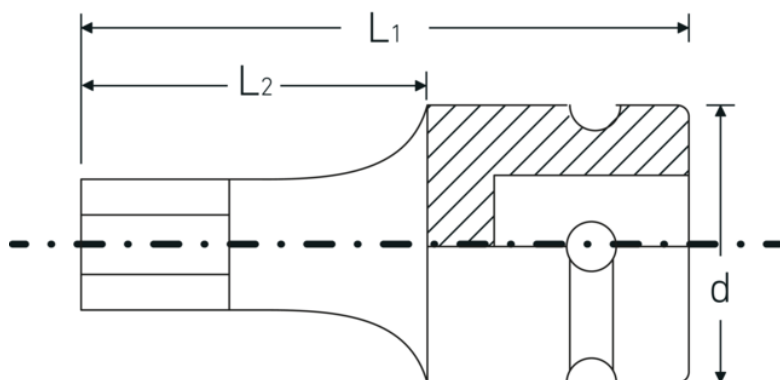

### Optimised functionality.

All IMPACT sockets have a through cross hole for the connecting pin and a deep groove for the rubber locking ring. The locking pin is not stressed during use.

## Technical Drawing.

## Technical Attributes.

Drive profile	hex
External hex drive (mm)	17 mm
Internal square drive (inch)	1/2 "
d	25 mm
L1	40 mm
L2	20 mm

## Logistics data.

Depth mm (IFS)	45
Width mm (IFS)	30
Height mm (IFS)	30
WEEE/ElektroG	nicht ear-pflichtig
Length (packed, mm)	155
Width (packed, mm)	50
Height (packed, mm)	31
Volume (packed, dm3)	0.24025 dm3
Product no.	23050017
Weight (gross, kg)	0,675
Weight PAP (kg)	0,000
Weight PVC (kg)	0,004
GTIN	4018754233861
Country of origin AWR	TAIWAN, PROVINCE OF CHINA
Region of origin	Ausländischer Ursprung
Customs tariff no.	82042000
Packing standard	5
Weight	134 g