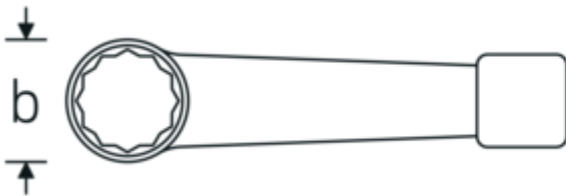

Impact ring spanner, metric

4205

Product no. **42050090**
GTIN **4018754024353**
Model **4205 90**

Label. Striking face ring spanner Spanner size 90mm L.400mm

Features.

- DIN 7444
- special steel, grey

Technical Drawing.

Technical Attributes.

a	41,5 mm
Width mm (b)	152 mm
DIN	DIN 7444
Length mm (L)	400 mm
Spanner size 1 [mm]	90 mm

Logistics data.

Depth mm (IFS)	390
Width mm (IFS)	142
Height mm (IFS)	40
Length (packed, mm)	390
Width (packed, mm)	142
Height (packed, mm)	40
Volume (packed, dm3)	2.2152 dm3
Product no.	42050090
Weight (gross, kg)	5,180
Weight PAP (kg)	0,000
Weight PVC (kg)	0,000