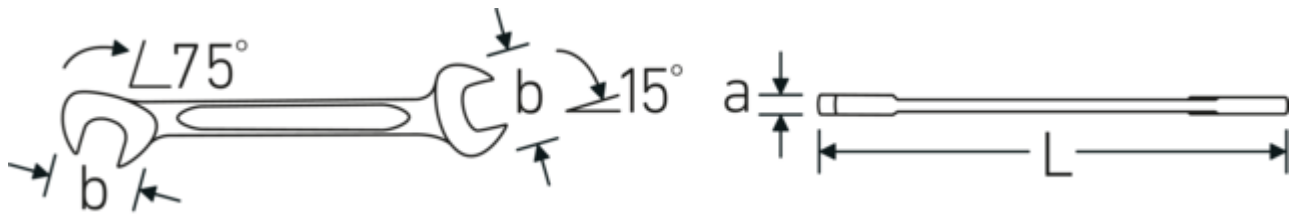

Small double-open ended spanner ELECTRIC, inch

ELECTRIC 12a

Product no. **40461616**
GTIN **4018754019977**
Model **ELECTRIC 12a 1/4**

Label.

Double open-ended spanner, small Spanner size 1/4 " L.91mm

Features.

Technologies and features.

Double-T profile

Our combination and ring spanners have an additional recess in the middle of the tool. Similar to the principle of a double T-beam, this provides a tremendous load capacity and maximum strength whilst reducing weight.

Offset Shaft Design

Our spanners are specially designed with additional reinforcement in the load zones where the greatest amount of force is transmitted - namely where the jaw meets the shank - in order to prevent deformation.

Technical Drawing.

Technical Attributes.

a	2 mm
Width mm (b)	14.7 mm
Length mm (L)	91 mm
Jaw angle	15/75 °
Spanner size 1 [inch]	1/4 "
Spanner size 2 [inch]	1/4 "

Logistics data.

Depth mm (IFS)	91
Width mm (IFS)	15
Height mm (IFS)	2
Length (packed, mm)	100
Width (packed, mm)	40
Height (packed, mm)	11
Volume (packed, dm3)	0.044 dm3
Product no.	40461616
Weight (gross, kg)	0,094
Weight PAP (kg)	0,000
Weight PVC (kg)	0,003
GTIN	4018754019977
Country of origin AWR	GERMANY
Region of origin	Nordrhein-Westfalen
WEEE/ElektroG	nicht ear-pflichtig
Customs tariff no.	82041100
Packing standard	10
Weight	9 g