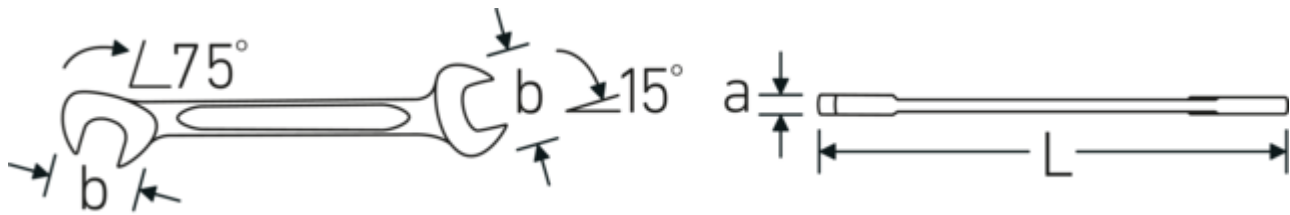

Small double-open ended spanner ELECTRIC, metric

ELECTRIC 12

Product no. **40061212**
GTIN **4018754018635**
Model **ELECTRIC 12 12**

Label.

Double open-ended spanner, small Spanner size 12 mm L.116mm

Features.

Technologies and features.

Double-T profile

Our combination and ring spanners have an additional recess in the middle of the tool. Similar to the principle of a double T-beam, this provides a tremendous load capacity and maximum strength whilst reducing weight.

Offset Shaft Design

Our spanners are specially designed with additional reinforcement in the load zones where the greatest amount of force is transmitted - namely where the jaw meets the shank - in order to prevent deformation.

Technical Drawing.

Technical Attributes.

a	3 mm
Width mm (b)	24.2 mm
Length mm (L)	116 mm
Jaw angle	15/75 °
Spanner size 1 [mm]	12 mm
Spanner size 2 [mm]	12 mm

Logistics data.

Depth mm (IFS)	116
Width mm (IFS)	24
Height mm (IFS)	3
Length (packed, mm)	130
Width (packed, mm)	50
Height (packed, mm)	18
Volume (packed, dm ³)	0.117 dm ³
Product no.	40061212
Weight (gross, kg)	0,275
Weight PAP (kg)	0,000
Weight PVC (kg)	0,004
GTIN	4018754018635
Country of origin AWR	GERMANY
Region of origin	Nordrhein-Westfalen
WEEE/ElektroG	nicht ear-pflichtig
Customs tariff no.	82041100
Packing standard	10
Weight	27 g