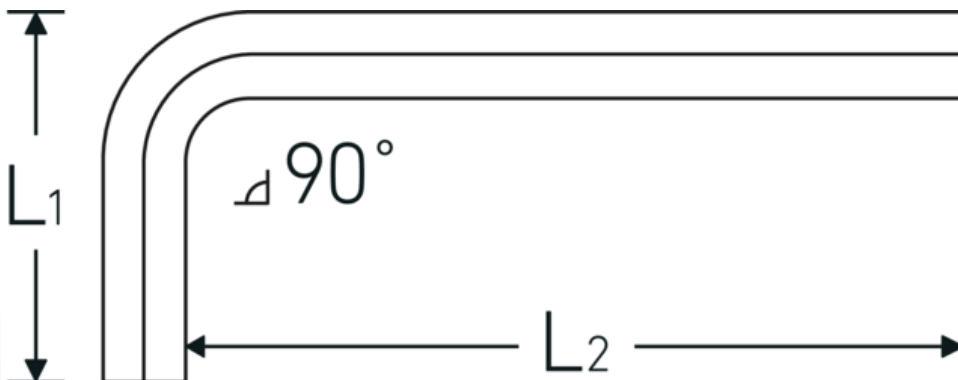

## Hex key L-spanner

10760a

Product no. **43553020**  
GTIN **4018754332366**  
Model **10760a 5/16**  
**WINKELSCHRAUBENDREHER**  
**SECHSKANT**

**Label.** Hex key L-spanner screwdriver Hex drive 5/16 L.40mm x 98mm

- Features.**
- for cap head screws
  - chrome vanadium, nickel-plated

## Technical Attributes.

Drive profile Hexagonal  
External hex drive (inch) 5/16

## Logistics data.

Depth mm (IFS) 105  
Width mm (IFS) 43

L1	40 mm	Height mm (IFS)	8
L2	98 mm	Length (packed, mm)	170
		Width (packed, mm)	120
		Height (packed, mm)	10
		Volume (packed, dm3)	0.204 dm3
		Product no.	43553020
		Weight (gross, kg)	0,572
		Weight PAP (kg)	0,000
		Weight PVC (kg)	0,008
		GTIN	4018754332366
		Country of origin AWR	GERMANY
		Region of origin	Nordrhein-Westfalen
		WEEE/ElektroG	nicht ear-pflichtig
		Customs tariff no.	82054000
		Packing standard	10
		Weight	59 g