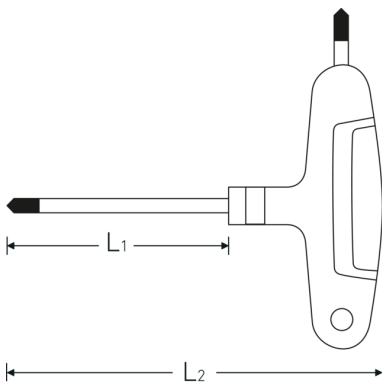

TORX® screwdriver

10769

Product no. 43293009
GTIN 4018754319442
Model 10769 T9

Label. TORX® screwdriver T9 L.80mm

- Features.**
- with 3-component T-handle
 - for inner TORX® screws
 - with two outputs
 - Chrome vanadium, matt chrome-plated
 - black tip
 - with two outputs

Technical Drawing.

Technical Attributes.

Drive profile	TORX®
Size of output profile	T9
L1	80 mm
L2	96 mm

Logistics data.

Depth mm (IFS)	126
Width mm (IFS)	110
Height mm (IFS)	22
Length (packed, mm)	410

Width (packed, mm)	200
Height (packed, mm)	23
Volume (packed, dm3)	1.886 dm3
Product no.	43293009
Weight (gross, kg)	0,416
Weight PAP (kg)	0,000
Weight PVC (kg)	0,016
GTIN	4018754319442
Country of origin AWR	GERMANY
Region of origin	Nordrhein-Westfalen
WEEE/ElektroG	nicht ear-pflichtig
Customs tariff no.	82054000
Packing standard	10
Weight	13 g

Variants.

Product no.	Model no. (ERP)	Description	GTIN
43293008	10769 T8	TORX® screwdriver T8 L.80mm	4018754324477
43293009	10769 T9	TORX® screwdriver T9 L.80mm	4018754319442
43293010	10769 T10	TORX® screwdriver T10 L.100mm	4018754319459
43293015	10769 T15	TORX® screwdriver T15 L.100mm	4018754319466
43293020	10769 T20	TORX® screwdriver T20 L.100mm	4018754319473
43293025	10769 T25	TORX® screwdriver T25 L.110mm	4018754319480
43293027	10769 T27	TORX® screwdriver T27 L.110mm	4018754319497
43293030	10769 T30	TORX® screwdriver T30 L.130mm	4018754319503
43293040	10769 T40	TORX® screwdriver T40 L.130mm	4018754319510
43293045	10769 T45	TORX® screwdriver T45 L.130mm	4018754324484
43293050	10769 T50	TORX® screwdriver T50 L.130mm	4018754319527