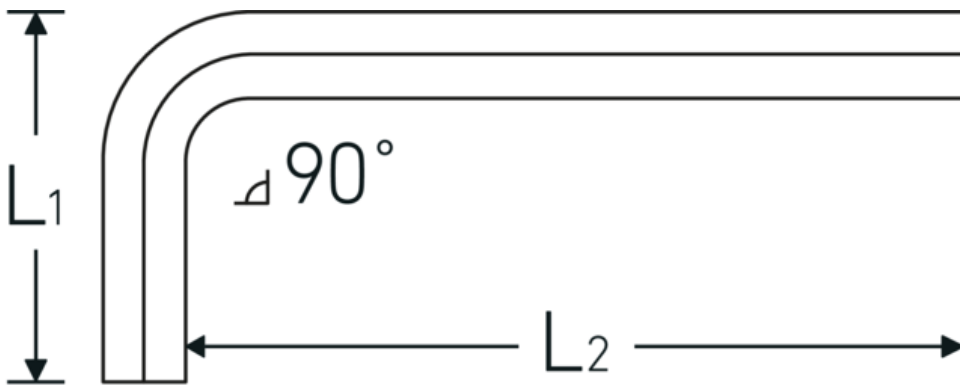

Hex key for socket head bolts

10760

Product no. **43153250**
 GTIN **4018754332106**
 Model **10760 2.5**
WINKELSCHRAUBENDREHER
SECHSKANT

Label.

Hex key for hex bolts Hex drive 2,5mm L.20,5mm x 58,5mm

Technical Drawing.

Technical Attributes.

Drive profile	hex
External hex drive (mm)	2,5 mm
DIN	DIN ISO 2936
L1	20,5 mm
L2	58,5 mm

Logistics data.

Depth mm (IFS)	57
Width mm (IFS)	20
Height mm (IFS)	3
Length (packed, mm)	175
Width (packed, mm)	100
Height (packed, mm)	4
Volume (packed, dm3)	0.07 dm3
Product no.	43153250
Weight (gross, kg)	0,034

Weight PAP (kg)	0,000
Weight PVC (kg)	0,004
GTIN	4018754332106
Country of origin AWR	GERMANY
Region of origin	Nordrhein-Westfalen
WEEE/ElektroG	nicht ear-pflichtig
Customs tariff no.	82054000
Packing standard	10
Weight	4 g