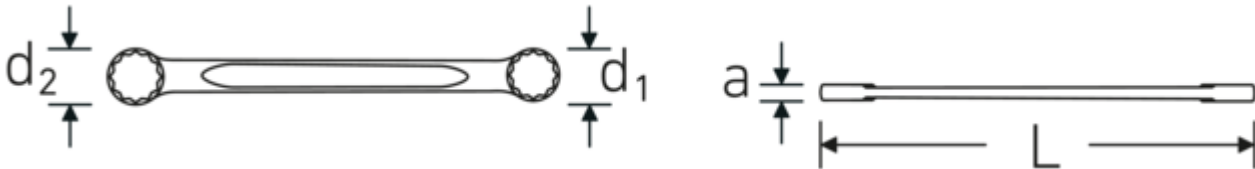

- straight
- DIN 837/ISO 10103
- Chrome Alloy Steel, chrome plated

Advantages.

High quality double-ended ring spanner with a straight design with metric spanner sizes.

Technologies and features.

Anti-Slip-Drive

The special AS-Drive profile makes high force transmission to the flats of screws and bolts possible without damaging them. This also prevents stripping of the screw head.

Double-T profile

Our combination and ring spanners have an additional recess in the middle of the tool. Similar to the principle of a double T-beam, this provides a tremendous load capacity and maximum strength whilst reducing weight.

Thin-walled rings

The thin wall diameter of our rings makes it easier to work in confined spaces. The ring sides are taller than standard nuts, which prevents jamming.

Technical Drawing.

Technical Attributes.

a	7,5 mm
Drive profile	bi-hex AS-Drive®
d1	21 mm
d2	22,5 mm
DIN	DIN 837 / ISO 10103
Length mm (L)	165 mm
Spanner size 1 [mm]	14 mm
Spanner size 2 [mm]	15 mm

Logistics data.

Depth mm (IFS)	168
Width mm (IFS)	22
Height mm (IFS)	8
Length (packed, mm)	168
Width (packed, mm)	80
Height (packed, mm)	23
Volume (packed, dm ³)	0.30912 dm ³
Product no.	41051415
Weight (gross, kg)	0,550
Weight PAP (kg)	0,000
Weight PVC (kg)	0,009
GTIN	4018754021307
Country of origin AWR	GERMANY
Region of origin	Nordrhein-Westfalen
WEEE/ElektroG	nicht ear-pflichtig
Customs tariff no.	82041100
Packing standard	10
Weight	55 g