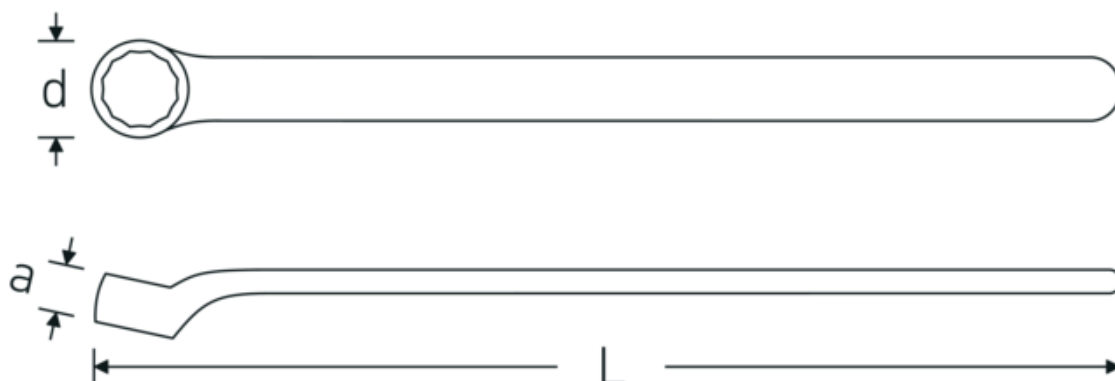

VDE special ring spanner

12161 VDE

Product no. **44190017**
GTIN **4018754254057**
Model **12161 VDE 17**

Label. VDE special ring spanner Spanner size 17mm

- Features.**
- Chrome Alloy Steel, chrome plated
 - VDE insulated up to 1000 V
 - DIN EN 60900
 - IEC 900 certified up to AC/1000V

Technologies and features.

Anti-Slip-Drive

The special AS-Drive profile makes high force transmission to the flats of screws and bolts possible without damaging them. This also prevents stripping of the screw head.

Thin-walled rings

The thin wall diameter of our rings makes it easier to work in confined spaces. The ring sides are taller than standard nuts, which prevents jamming.

Technical Drawing.

Technical Attributes.

a	17 mm
d	29,1 mm
DIN	DIN EN 60900
Length mm (L)	208,3 mm
Spanner size 1 [mm]	17 mm

Logistics data.

Depth mm (IFS)	210
Width mm (IFS)	27
Height mm (IFS)	12
Length (packed, mm)	210
Width (packed, mm)	30
Height (packed, mm)	22
Volume (packed, dm ³)	0.1386 dm ³
Product no.	44190017
Weight (gross, kg)	0,150
Weight PAP (kg)	0,000
Weight PVC (kg)	0,005
GTIN	4018754254057
Country of origin AWR	GERMANY
Region of origin	Nordrhein-Westfalen
WEEE/ElektroG	nicht ear-pflichtig
Customs tariff no.	82041100
Packing standard	1
Weight	144 g