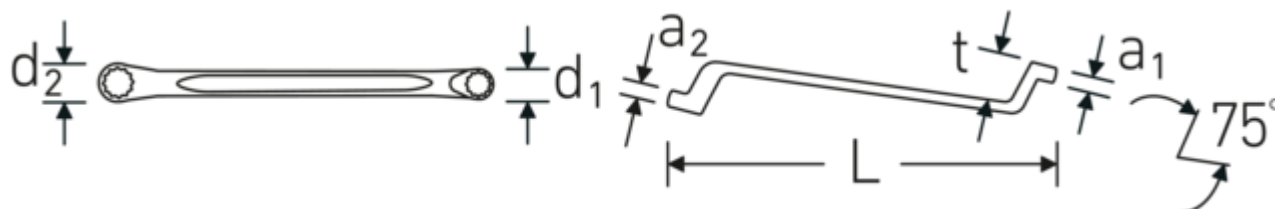

### Anti-Slip-Drive

The special AS-Drive profile makes high force transmission to the flats of screws and bolts possible without damaging them. This also prevents stripping of the screw head.

## Technical Attributes.

a1	14 mm
a2	15 mm
Drive profile	bi-hex AS-Drive®
d1	34,7 mm
d2	37,3 mm
Length mm (L)	330 mm
Spanner size 1 [mm]	24 mm
Ring position	75 °
Spanner size 2 [mm]	26 mm
t	34 mm