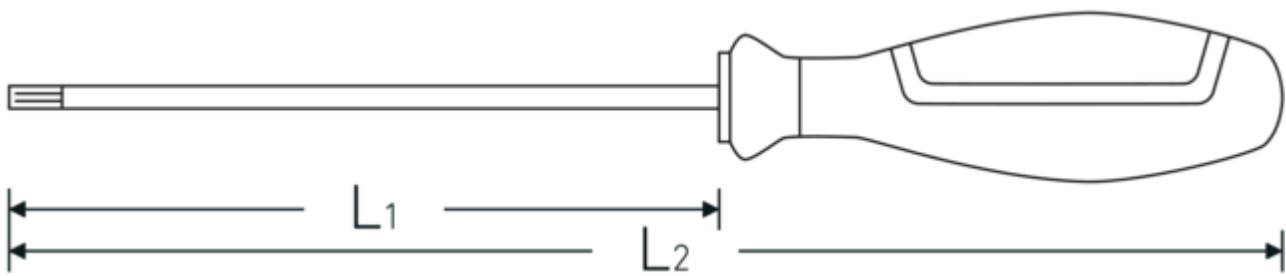

Technologies and features.

3-component handle

Our 3-component handle combines hard, soft and special fibre-coated components, which give it its optimised ergonomics, maximum power transmission and increased safety during daily use.

Technical Drawing.

Technical Attributes.

Drive profile	TORX® B0
Size of output profile	T9
L1	60 mm
L2	145 mm

Logistics data.

Depth mm (IFS)	160
Width mm (IFS)	35
Height mm (IFS)	35
Length (packed, mm)	185
Width (packed, mm)	75
Height (packed, mm)	42
Volume (packed, dm3)	0.58275 dm3
Product no.	46563009
Weight (gross, kg)	0,229
Weight PAP (kg)	0,038
Weight PVC (kg)	0,000
GTIN	4018754278381
Country of origin AWR	GERMANY
Region of origin	Nordrhein-Westfalen
WEEE/ElektroG	nicht ear-pflichtig
Customs tariff no.	82054000
Packing standard	5
Weight	35 g