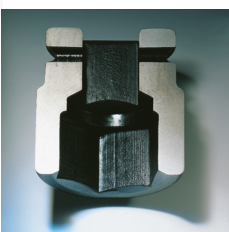

IMPACT sockets 1"

2609

Product no. **26090027**
GTIN **4018754016495**
Model **2609 27**

Label. IMPACT socket 1 " 27mm L.110mm

- Features.**
- long version, with reduced diameter
 - with hex
 - 1" internal square drive
 - for wheel nuts
 - Chrome Alloy Steel, gunmetal finish
 - DIN 3129 / ISO 1711-2

Product highlights.

Powerful and resilient.

The sockets are made from high-quality Chrome Alloy Steel. They are hardened in oil to prevent stress and distortion.

Optimised functionality.

All IMPACT sockets have a through cross hole for the connecting pin and a deep groove for the rubber locking ring. The locking pin is not stressed during use.

High fitting accuracy.

The high fitting accuracy due to tight tolerances guarantees optimum, backlash-free transmission of forces to the socket.

Technical Drawing.

Technical Attributes.

Drive profile	hex
Internal square drive (inch)	1 "
d1	42,3 mm
d2	54 mm
Length mm (L)	110 mm
Spanner size [mm]	27 mm
t	80 mm