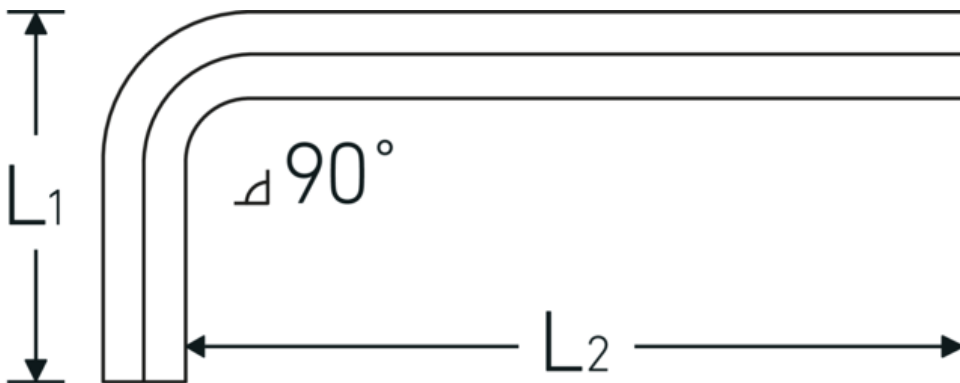

## Hex key L-wrench

10760a

Product no. **43553012**  
 GTIN **4018754332335**  
 Model **10760a 3/16**  
**WINKELSCHRAUBENDREHER**  
**SECHSKANT**

### Label.

Hex key L-wrench screwdriver Hex drive 3/16 L.29mm x 70mm

### Technical Attributes.

Drive profile	hex
External hex drive (inch)	3/16
L1	29 mm
L2	70 mm

### Logistics data.

Depth mm (IFS)	82
Width mm (IFS)	32
Height mm (IFS)	5
Length (packed, mm)	175
Width (packed, mm)	100
Height (packed, mm)	6
Volume (packed, dm <sup>3</sup> )	0.105 dm <sup>3</sup>
Product no.	43553012
Weight (gross, kg)	0,164