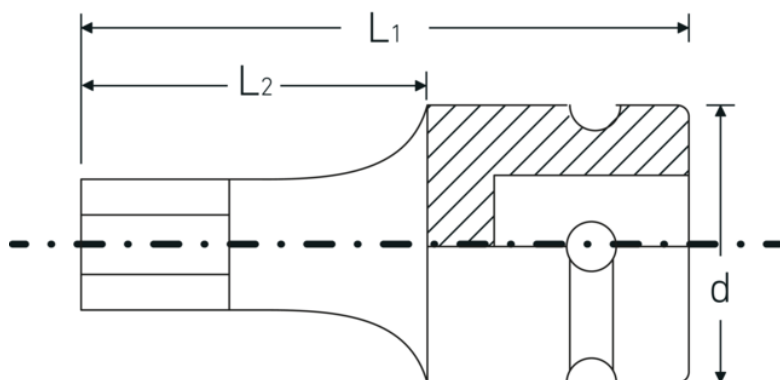

### Optimized functionality.

All IMPACT sockets have a through cross hole for the connecting pin and a deep groove for the rubber locking ring. The locking pin is not stressed during use.

### High fitting accuracy.

The high precision fit, achieved through tight tolerances, ensures optimal, backlash-free transmission of forces to the socket.

## Technical Drawing.

## Technical Attributes.

Drive profile	hex
External hex drive (mm)	5 mm
Internal square drive (inch)	1/2 "
d	25 mm
L1	40 mm
L2	20 mm