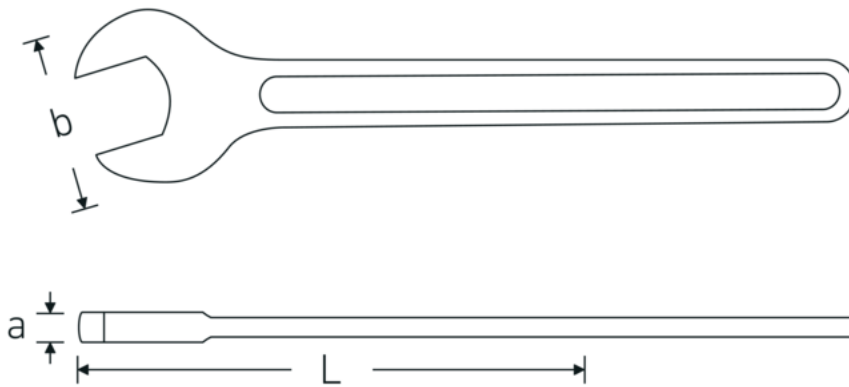

## Open-ended spanner, metric

4004

Product no. **40040900**  
GTIN **4018754018451**  
Model **4004 90**

**Label.** Open-ended spanner Spanner size 90mm L.690mm

- Features.**
- DIN 894 up to 85 mm
  - special tool steel, grey finish

### Technical Drawing.

### Technical Attributes.

a	23 mm
Width mm (b)	173 mm
DIN	DIN 894
Length mm (L)	690 mm
Spanner size 1 [mm]	90 mm

### Logistics data.

Depth mm (IFS)	690
Width mm (IFS)	169
Height mm (IFS)	24
Length (packed, mm)	690
Width (packed, mm)	169
Height (packed, mm)	24
Volume (packed, dm3)	2.79864 dm3

<b>Product no.</b>	40040900
<b>Weight (gross, kg)</b>	3,425
<b>Weight PAP (kg)</b>	0,000
<b>Weight PVC (kg)</b>	0,000
<b>GTIN</b>	4018754018451
<b>Country of origin AWR</b>	GERMANY
<b>Region of origin</b>	Nordrhein-Westfalen
<b>WEEE/ElektroG</b>	nicht ear-pflichtig
<b>Customs tariff no.</b>	82041100
<b>Packing standard</b>	1
<b>Weight</b>	3425 g