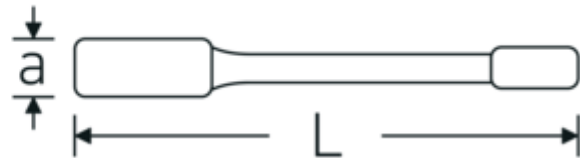

### Technical Drawing.

### Technical Attributes.

a	22,5 mm
Width mm (b)	75 mm
DIN	DIN 7444
Length mm (L)	240 mm
Wrench width 1 [mm]	46 mm

### Logistics data.

Depth mm (IFS)	240
Width mm (IFS)	74
Height mm (IFS)	22
Length (packed, mm)	240
Width (packed, mm)	74
Height (packed, mm)	22
Volume (packed, dm <sup>3</sup> )	0.39072 dm <sup>3</sup>
Product no.	42050046
Weight (gross, kg)	0,915
Weight PAP (kg)	0,000
Weight PVC (kg)	0,000
GTIN	4018754024193
Country of origin AWR	GERMANY

42050180	4205 180	Impact ring wrench Wrench size 180mm L.650mm	4018754024537
42050210	4205 210	Impact ring wrench Wrench size 210mm L.750mm	4018754024575