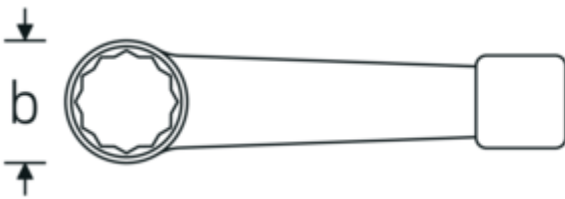

### Technical Drawing.

### Technical Attributes.

a	22,5 mm
Width mm (b)	75 mm
DIN	DIN 7444
Length mm (L)	240 mm
Wrench width 1 [mm]	46 mm

### Logistics data.

Depth mm (IFS)	240
Width mm (IFS)	74
Height mm (IFS)	22
Length (packed, mm)	240
Width (packed, mm)	74
Height (packed, mm)	22
Volume (packed, dm <sup>3</sup> )	0.39072 dm <sup>3</sup>
Product no.	42050046
Weight (gross, kg)	0,915
Weight PAP (kg)	0,000
Weight PVC (kg)	0,000
GTIN	4018754024193
Country of origin AWR	GERMANY

42050180	4205 180	Impact ring wrench Wrench size 180mm L.650mm	4018754024537
42050210	4205 210	Impact ring wrench Wrench size 210mm L.750mm	4018754024575