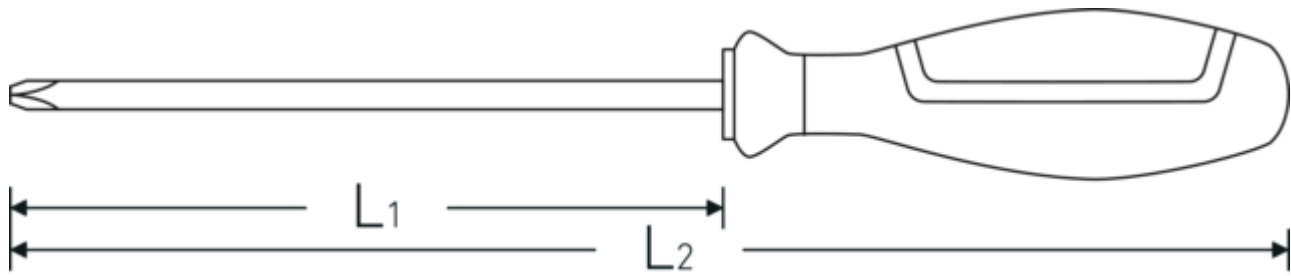

Cross-head screwdriver PH DRALL+

4630

Product no. **46303002**
GTIN **4018754277766**
Model **4630 PH 2**

Label.

Werkzeug-Sortiment TCS 815/4 QR Size PH2 L.100mm

Features.

- PHILLIPS®
- DIN ISO 8764-1, -2, ISO 8764-1, -2
- chrome-alloy steel, matt chrome plated
- black tip
- with 2-component handle

Product highlights.

Robust.

Whether slotted or cross-head - the rough blade tips transfer even the greatest torques to the screws - precisely and safely.

Technologies and features.

3-component handle

Our 3-component handle combines hard, soft and special fibre-coated components, which give it its optimised ergonomics, maximum power transmission and increased safety during daily use.

Technical Drawing.

Technical Attributes.

Drive profile	TORX® Schraubendreher 10769
DIN	DIN ISO 8764-1, -2, ISO 8764-1, -2
Size of output profile	PH2
L1	100 mm
L2	215 mm

Logistics data.

Depth mm (IFS)	215
Width mm (IFS)	33
Height mm (IFS)	33
Length (packed, mm)	230
Width (packed, mm)	115
Height (packed, mm)	75
Volume (packed, dm ³)	1.98375 dm ³
Product no.	46303002
Weight (gross, kg)	0,970
Weight PAP (kg)	0,082
Weight PVC (kg)	0,000
GTIN	4018754277766
Country of origin AWR	GERMANY
Region of origin	Nordrhein-Westfalen
WEEE/ElektroG	nicht ear-pflichtig
Customs tariff no.	82054000
Packing standard	10
Weight	90 g

Variants.

Product no.	Model no. (ERP)	Description	GTIN
46303000	4630 PH 0	Werkzeug-Sortiment TCS 815/4 QR Size PH0 L.60mm	4018754277742
46303001	4630 PH 1	Werkzeug-Sortiment TCS 815/4 QR Size PH1 L.80mm	4018754277759
46303002	4630 PH 2	Werkzeug-Sortiment TCS 815/4 QR Size PH2 L.100mm	4018754277766