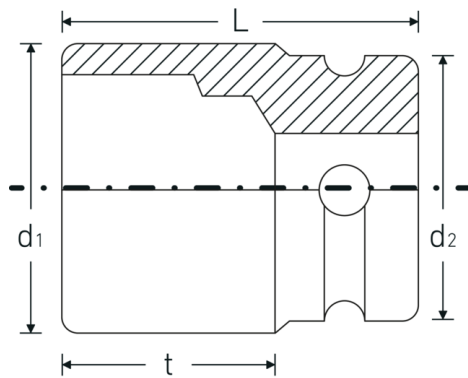

IMPACT sockets 1/2"

51IMP

Product no. **23020027**
GTIN **4018754015214**
Model **51 IMP 27**

Label. IMPACT socket 1/2 " 27mm L.85mm

- Features.**
- long version
 - with hex
 - 1/2" internal square drive
 - Chrome Alloy Steel, gunmetal finish
 - DIN 3129 / ISO 1711-2

High fitting accuracy.

The high fitting accuracy due to tight tolerances guarantees optimum, backlash-free transmission of forces to the socket.

Technical Drawing.

Technical Attributes.

Drive profile	hex
Internal square drive (inch)	1/2 "
d1	38,8 mm
d2	30 mm
Length mm (L)	85 mm
Spanner size [mm]	27 mm
t	65 mm

Logistics data.

Depth mm (IFS)	85
Width mm (IFS)	39
Height mm (IFS)	39
WEEE/ElektroG	nicht ear-pflichtig
Length (packed, mm)	196
Width (packed, mm)	40
Height (packed, mm)	86
Volume (packed, dm3)	0.67424 dm3
Product no.	23020027
Weight (gross, kg)	1,925
Weight PAP (kg)	0,000
Weight PVC (kg)	0,009
GTIN	4018754015214
Country of origin AWR	GERMANY
Region of origin	Nordrhein-Westfalen
Customs tariff no.	82042000
Packing standard	5
Weight	385 g