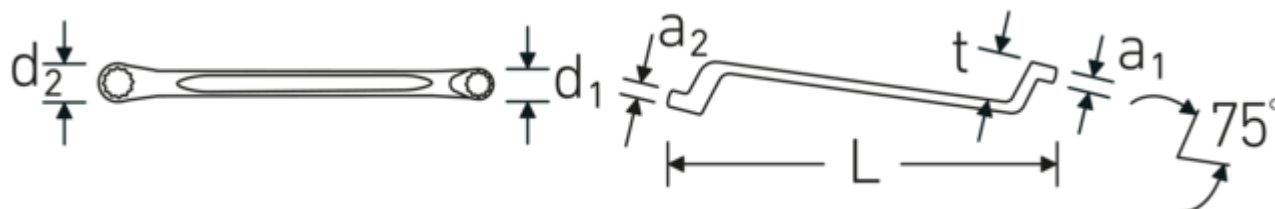

A special manufacturing process makes thin-walled rings possible – primarily for slightly lower-lying screw connections.

Manufactured from durable chrome-alloy steel for a long service life and resistance to wear.

Technologies and features.

Anti-Slip-Drive

The special AS-Drive profile makes high force transmission to the flats of screws and bolts possible without damaging them. This also prevents stripping of the screw head.

Thin-walled rings

The thin wall diameter of our rings makes it easier to work in confined spaces. The ring sides are taller than standard nuts, which prevents jamming.

Technical Drawing.

Technical Attributes.

a1	6 mm
a2	7 mm
Drive profile	bi-hex AS-Drive®
d1	10,5 mm
d2	11,8 mm
Length mm (L)	165 mm
Spanner size 1 [mm]	6 mm
Ring position	75 °
Spanner size 2 [mm]	7 mm
t	18 mm

Logistics data.

Depth mm (IFS)	172
Width mm (IFS)	13
Height mm (IFS)	20
Length (packed, mm)	206
Width (packed, mm)	60
Height (packed, mm)	30
Volume (packed, dm ³)	0.3708 dm ³
Product no.	41040607
Weight (gross, kg)	0,460
Weight PAP (kg)	0,000
Weight PVC (kg)	0,005
GTIN	4018754020782
Country of origin AWR	GERMANY
Region of origin	Nordrhein-Westfalen
WEEE/ElektroG	nicht ear-pflichtig
Customs tariff no.	82041100
Packing standard	10
Weight	46 g