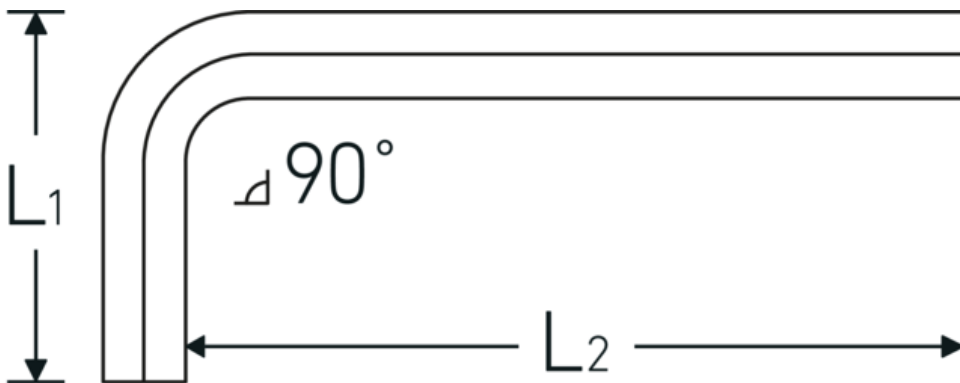

Hex key for socket head bolts

10760

Product no. **43153130**
 GTIN **4018754332076**
 Model **10760 1.3MM 0.050 ZOLL
 WINKELSCHRAUBENDREHER
 SECHSKANT**

Label.

Hex key for hex bolts Hex drive 1,3mm L.13mm x 41 mm

Technical Drawing.

Technical Attributes.

Drive profile	hex
External hex drive (mm)	1,3 mm
DIN	DIN ISO 2936
L1	13 mm
L2	41 mm

Logistics data.

Depth mm (IFS)	40
Width mm (IFS)	12
Height mm (IFS)	1
Length (packed, mm)	175
Width (packed, mm)	100
Height (packed, mm)	2
Volume (packed, dm ³)	0.035 dm ³
Product no.	43153130
Weight (gross, kg)	0,014

Weight PAP (kg)	0,000
Weight PVC (kg)	0,004
GTIN	4018754332076
Country of origin AWR	GERMANY
Region of origin	Nordrhein-Westfalen
WEEE/ElektroG	nicht ear-pflichtig
Customs tariff no.	82041100
Packing standard	10
Weight	7 g