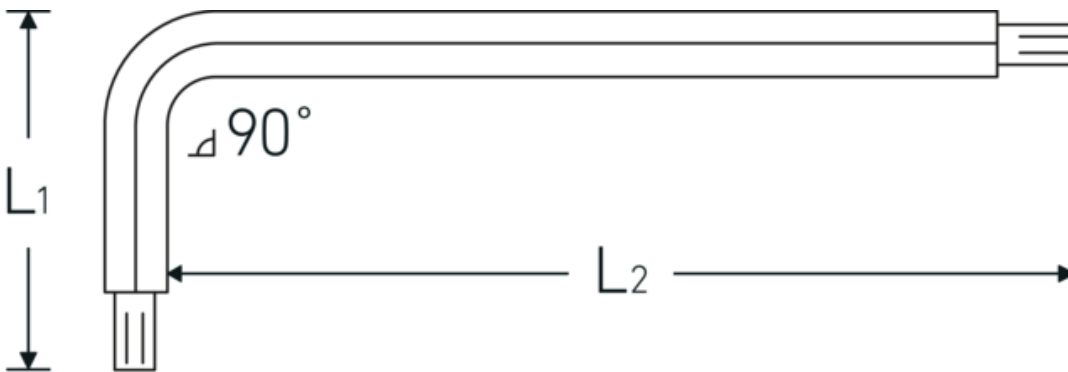

## Hex keys for TORX® bolts

10771

Product no. **43270030**  
GTIN **4018754110025**  
Model **10771 T 30**

Label.

Hex keys for TORX® bolts L.38mm x 191mm

## Technical Drawing.

## Technical Attributes.

Drive profile	TORX®
Size of output profile	T30
L1	38 mm
L2	191 mm

## Logistics data.

Depth mm (IFS)	170
Width mm (IFS)	24
Height mm (IFS)	7
Length (packed, mm)	180
Width (packed, mm)	100
Height (packed, mm)	60
Volume (packed, dm <sup>3</sup> )	1.08 dm <sup>3</sup>
Product no.	43270030
Weight (gross, kg)	0,280