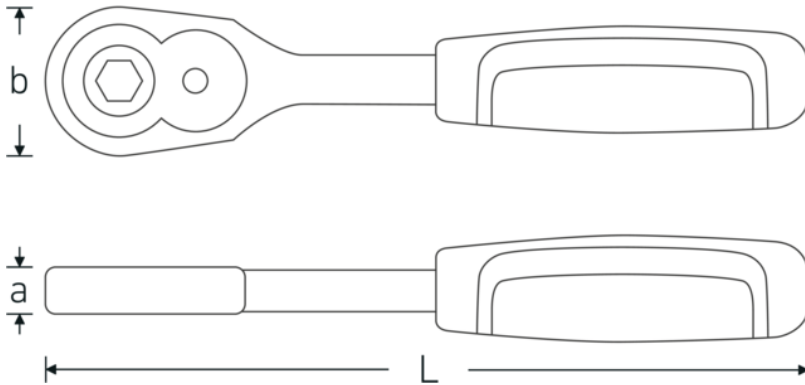

### Fine-tooth ratchet mechanism

Our fine-tooth ratchets with 80 teeth re-engage after just 4.5° for maximum precision in confined spaces. 8 pairs of parallel teeth simultaneously ensure maximum load-bearing capacity and particularly smooth running, even at high torques.

## Technical Drawing.