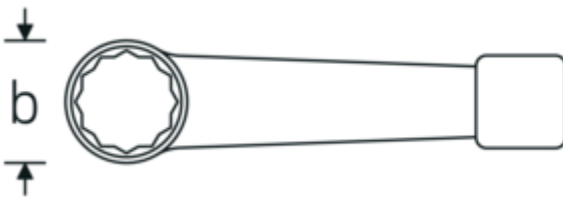

Impact ring wrench, metric

4205

Product no. **42050060**
GTIN **4018754024285**
Model **4205 60**

Label. Impact ring wrench Wrench size 60mm L.270mm

Technical Drawing.

Technical Attributes.

a	26 mm
Width mm (b)	93.5 mm
DIN	DIN 7444
Length mm (L)	270 mm
Wrench width 1 [mm]	60 mm

Logistics data.

Depth mm (IFS)	280
Width mm (IFS)	93
Height mm (IFS)	26
Length (packed, mm)	280
Width (packed, mm)	93
Height (packed, mm)	26
Volume (packed, dm ³)	0.67704 dm ³
Product no.	42050060
Weight (gross, kg)	1,565
Weight PAP (kg)	0,000
Weight PVC (kg)	0,000
GTIN	4018754024285
Country of origin AWR	GERMANY

42050180	4205 180	Impact ring wrench Wrench size 180mm L.650mm	4018754024537
42050210	4205 210	Impact ring wrench Wrench size 210mm L.750mm	4018754024575

GTIN-Code.