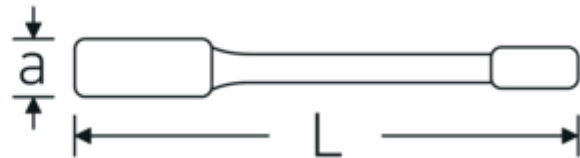

Impact ring wrench, metric

4205

Product no. **42050060**
GTIN **4018754024285**
Model **4205 60**

Label. Impact ring wrench Wrench size 60mm L.270mm

Technical Drawing.

Technical Attributes.

a	26 mm
Width mm (b)	93.5 mm
DIN	DIN 7444
Length mm (L)	270 mm
Wrench width 1 [mm]	60 mm

Logistics data.

Depth mm (IFS)	280
Width mm (IFS)	93
Height mm (IFS)	26
Length (packed, mm)	280
Width (packed, mm)	93
Height (packed, mm)	26
Volume (packed, dm ³)	0.67704 dm ³
Product no.	42050060
Weight (gross, kg)	1,565
Weight PAP (kg)	0,000
Weight PVC (kg)	0,000
GTIN	4018754024285
Country of origin AWR	GERMANY