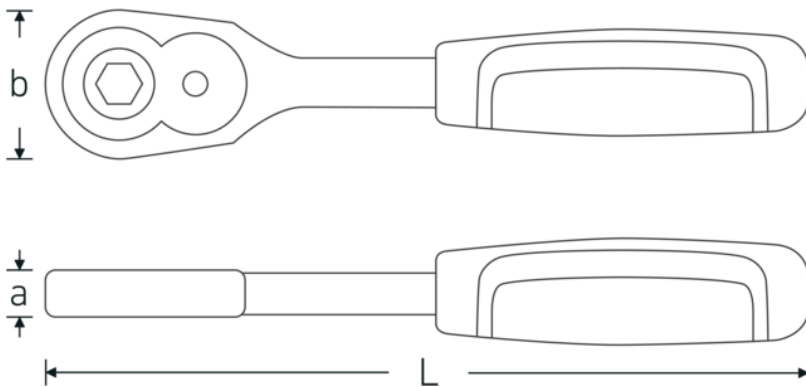

Bit ratchet 1/4"

415B 2K

Product no. 11131011
GTIN 4018754182480
Model 415 B 2K

Label. 1/4 Bit ratchet RSW.16° L.117mm

Technical Drawing.

Technical Attributes.

a	12 mm
Internal hex drive (inch)	1/4
Number of teeth	22
Working angle	16 °
Width mm (b)	22 mm
DIN	DIN 3126 / ISO 1173 Form D 6,3
Length mm (L)	117 mm

Logistics data.

Depth mm (IFS)	115
Width mm (IFS)	22
Height mm (IFS)	18
WEEE/ElektroG	nicht ear-pflichtig
Length (packed, mm)	120
Width (packed, mm)	90
Height (packed, mm)	20
Volume (packed, dm3)	0.216 dm3
Product no.	11131011