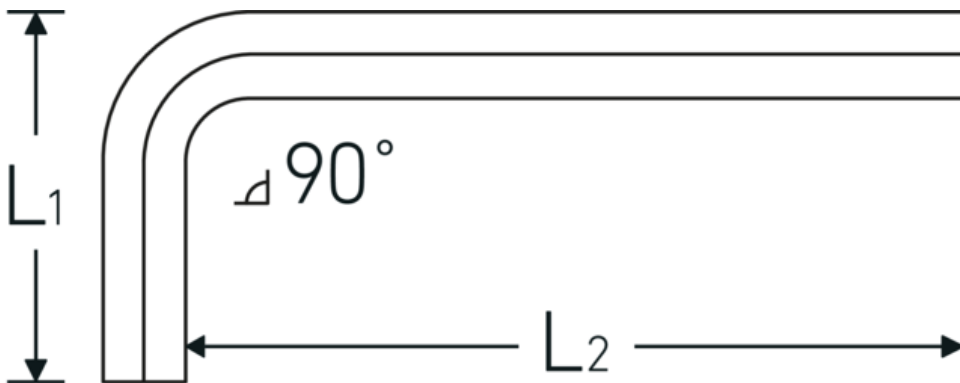

Hex key for socket head bolts

10760

Product no. **43153017**
 GTIN **4018754332205**
 Model **10760 17**
WINKELSCHRAUBENDREHER
SECHSKANT

Label.

Hex key for hex bolts Hex drive 17mm L.63mm x 160mm

Technical Drawing.

Technical Attributes.

Drive profile	hex
External hex drive (mm)	17 mm
DIN	DIN ISO 2936
L1	63 mm
L2	160 mm

Logistics data.

Depth mm (IFS)	170
Width mm (IFS)	77
Height mm (IFS)	19
Length (packed, mm)	410
Width (packed, mm)	200
Height (packed, mm)	20
Volume (packed, dm ³)	1.64 dm ³
Product no.	43153017
Weight (gross, kg)	2,156

Weight PAP (kg)	0,000
Weight PVC (kg)	0,016
GTIN	4018754332205
Country of origin AWR	GERMANY
Region of origin	Nordrhein-Westfalen
WEEE/ElektroG	nicht ear-pflichtig
Customs tariff no.	82054000
Packing standard	5
Weight	442 g